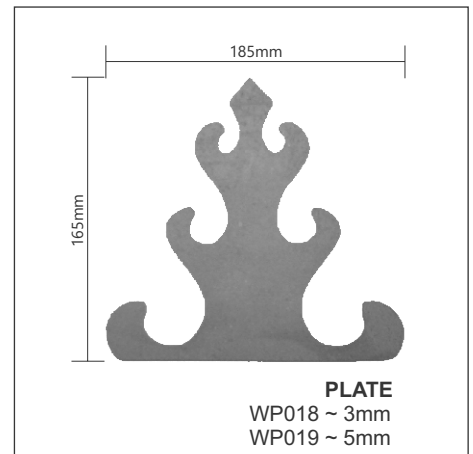

MOUNTING PLATES

IMPORTANT

IMAGES ARE ILLUSTRATIVE ONLY, ALL SIZES APPROXIMATE AS VARIATIONS MAY OCCUR.
SEE REFERENCE PAGE.

Reproduction Prohibited