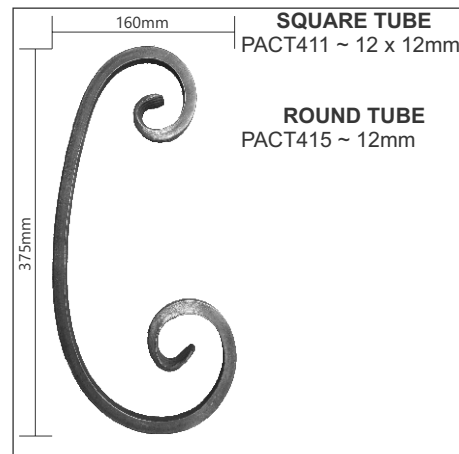

FLAT BAR
 PSC404 ~ 20 x 8mm
 PSC406 ~ 30 x 8mm
 PSC408 ~ 40 x 8mm

SQUARE BAR
 PSC410 ~ 10 x 10mm
 PSC411 ~ 12 x 12mm
 PSC412 ~ 16 x 16mm

ROUND BAR
 PSC414 ~ 10mm
 PSC415 ~ 12mm
 PSC416 ~ 16mm

IMPORTANT
 IMAGES ARE ILLUSTRATIVE ONLY, ALL SIZES APPROXIMATE AS VARIATIONS MAY OCCUR.
 SEE REFERENCE PAGE.

Reproduction Prohibited

NOUVEAU SCROLLS

Reproduction Prohibited

IMPORTANT
 IMAGES ARE ILLUSTRATIVE ONLY, ALL SIZES APPROXIMATE AS VARIATIONS MAY OCCUR.
 SEE REFERENCE PAGE.

TUBE "C" SCROLLS

IMPORTANT
IMAGES ARE ILLUSTRATIVE ONLY, ALL SIZES APPROXIMATE AS VARIATIONS MAY OCCUR.
SEE REFERENCE PAGE.