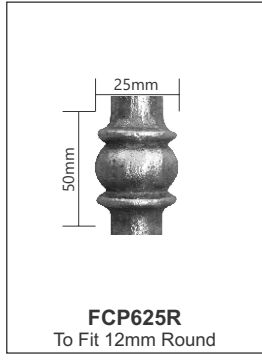

FORGED CENTRE PIECES

Reproduction Prohibited

IMPORTANT

IMAGES ARE ILLUSTRATIVE ONLY, ALL SIZES APPROXIMATE AS VARIATIONS MAY OCCUR. SEE REFERENCE PAGE.