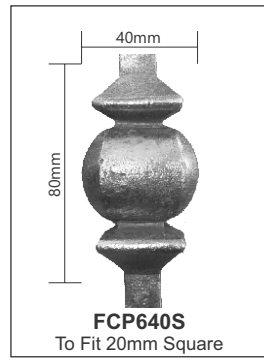

FORGED CENTRE PIECES

Reproduction Prohibited

IMPORTANT

IMAGES ARE ILLUSTRATIVE ONLY, ALL SIZES APPROXIMATE AS VARIATIONS MAY OCCUR. SEE REFERENCE PAGE.