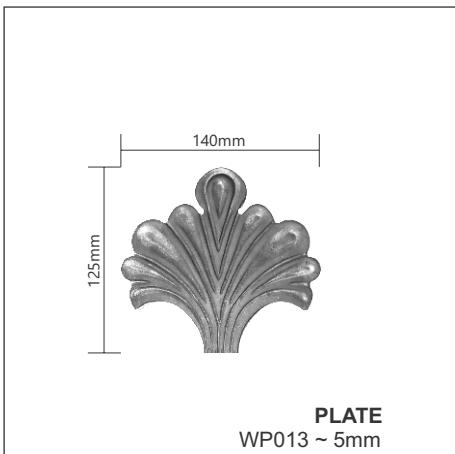

MOUNTING PLATES

IMPORTANT

IMAGES ARE ILLUSTRATIVE ONLY, ALL SIZES APPROXIMATE AS VARIATIONS MAY OCCUR.
SEE REFERENCE PAGE.

Reproduction Prohibited