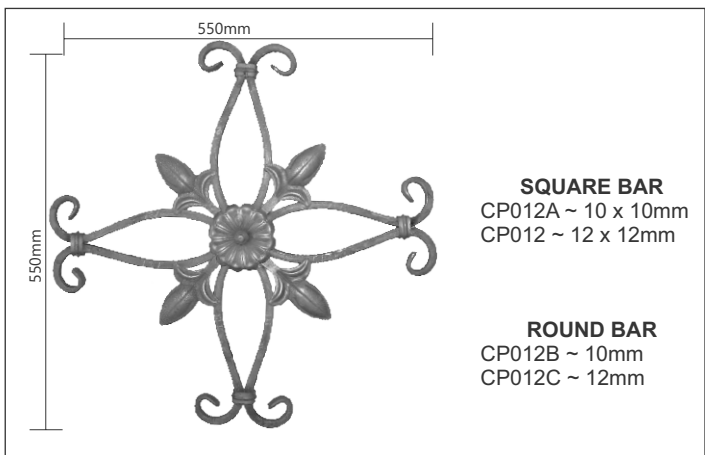

SQUARE BAR
CP021A ~ 10 x 10mm
CP021 ~ 12 x 12mm

ROUND BAR
CP021B ~ 10mm
CP021C ~ 12mm

SQUARE BAR
CP3000D ~ 8 x 8mm
CP3000A ~ 10 x 10mm
CP3000 ~ 12 x 12mm

ROUND BAR
CP3000B ~ 10mm
CP3000C ~ 12mm

ROUND TUBE
CP019 ~ 16mm Round Tube