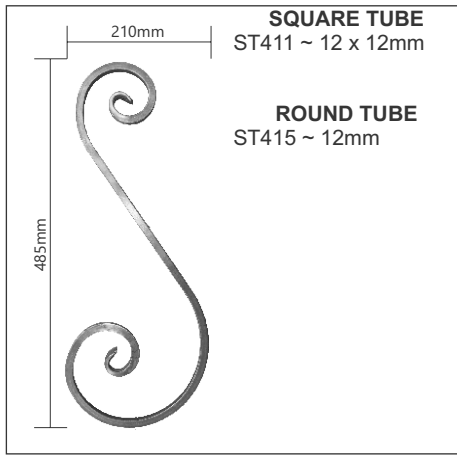

TUBE "S" SCROLLS

Reproduction Prohibited