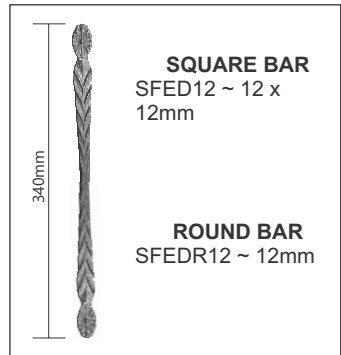

RAILHEAD

IMPORTANT
IMAGES ARE ILLUSTRATIVE ONLY, ALL SIZES APPROXIMATE AS VARIATIONS MAY OCCUR.
SEE REFERENCE PAGE.