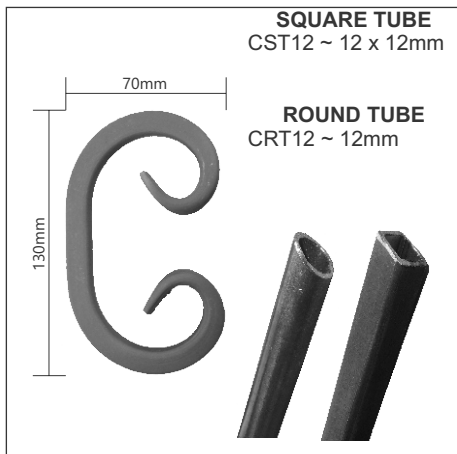

FLAT BAR
 PSC404 ~ 20 x 8mm
 PSC406 ~ 30 x 8mm
 PSC408 ~ 40 x 8mm

SQUARE BAR
 PSC410 ~ 10 x 10mm
 PSC411 ~ 12 x 12mm
 PSC412 ~ 16 x 16mm

ROUND BAR
 PSC414 ~ 10mm
 PSC415 ~ 12mm
 PSC416 ~ 16mm

IMPORTANT
 IMAGES ARE ILLUSTRATIVE ONLY, ALL SIZES APPROXIMATE AS VARIATIONS MAY OCCUR.
 SEE REFERENCE PAGE.

Reproduction Prohibited

NOUVEAU SCROLLS

Reproduction Prohibited

IMPORTANT
 IMAGES ARE ILLUSTRATIVE ONLY, ALL SIZES APPROXIMATE AS VARIATIONS MAY OCCUR.
 SEE REFERENCE PAGE.

TUBE "C" SCROLLS

IMPORTANT
IMAGES ARE ILLUSTRATIVE ONLY, ALL SIZES APPROXIMATE AS VARIATIONS MAY OCCUR.
SEE REFERENCE PAGE.