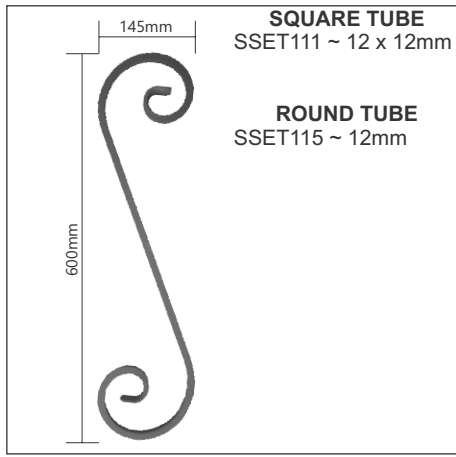

TUBE "S" SCROLLS

Reproduction Prohibited