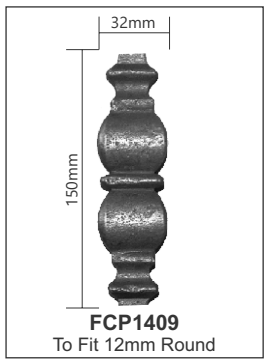

FORGED CENTRE PIECES

Reproduction Prohibited

IMPORTANT

IMAGES ARE ILLUSTRATIVE ONLY, ALL SIZES APPROXIMATE AS VARIATIONS MAY OCCUR. SEE REFERENCE PAGE.