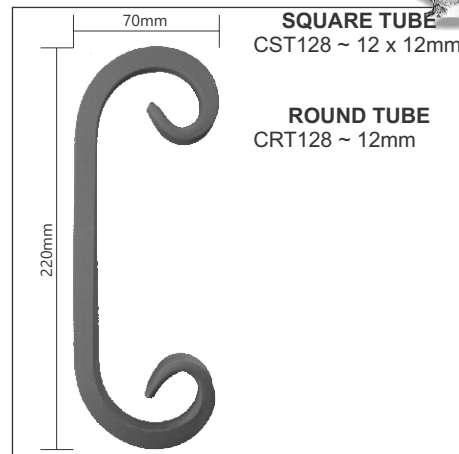

FLAT BAR
 PSC404 ~ 20 x 8mm
 PSC406 ~ 30 x 8mm
 PSC408 ~ 40 x 8mm

SQUARE BAR
 PSC410 ~ 10 x 10mm
 PSC411 ~ 12 x 12mm
 PSC412 ~ 16 x 16mm

ROUND BAR
 PSC414 ~ 10mm
 PSC415 ~ 12mm
 PSC416 ~ 16mm

IMPORTANT
 IMAGES ARE ILLUSTRATIVE ONLY, ALL SIZES APPROXIMATE AS VARIATIONS MAY OCCUR.
 SEE REFERENCE PAGE.

Reproduction Prohibited

NOUVEAU SCROLLS

Reproduction Prohibited

IMPORTANT
 IMAGES ARE ILLUSTRATIVE ONLY, ALL SIZES APPROXIMATE AS VARIATIONS MAY OCCUR.
 SEE REFERENCE PAGE.

TUBE "C" SCROLLS

IMPORTANT
IMAGES ARE ILLUSTRATIVE ONLY, ALL SIZES APPROXIMATE AS VARIATIONS MAY OCCUR.
SEE REFERENCE PAGE.