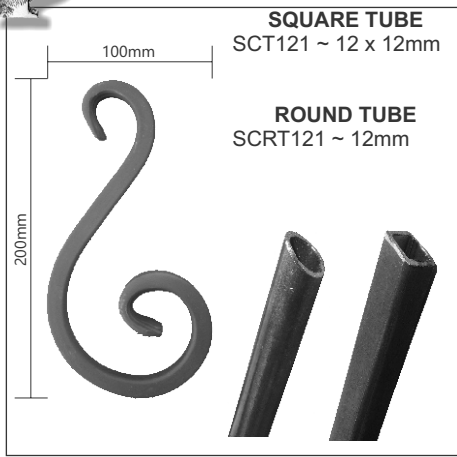

TUBE "S" SCROLLS

Reproduction Prohibited