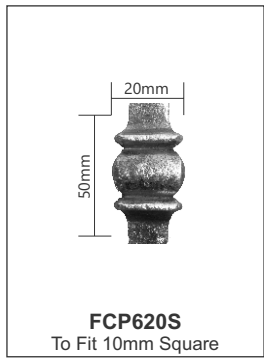

FORGED CENTRE PIECES

Reproduction Prohibited

IMPORTANT

IMAGES ARE ILLUSTRATIVE ONLY, ALL SIZES APPROXIMATE AS VARIATIONS MAY OCCUR. SEE REFERENCE PAGE.