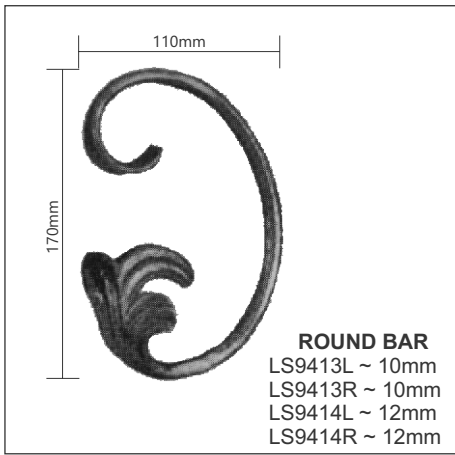

WAVE BAR

2.8mt Length
100mm

SQUARE BAR
DR8 ~ 8 x 8mm
DR10 ~ 10 x 10mm
DR12 ~ 12 x 12mm

ROUND BAR
DR8R ~ 8mm
DR10R ~ 10mm
DR12R ~ 12mm

Reproduction Prohibited

IMPORTANT
IMAGES ARE ILLUSTRATIVE ONLY, ALL SIZES APPROXIMATE AS VARIATIONS MAY OCCUR.
SEE REFERENCE PAGE.

SQUARE BAR
 A110 ~ 10 x 10mm
 A111 ~ 12 x 12mm
 A112 ~ 16 x 16mm

ROUND BAR
 A114 ~ 10mm
 A115 ~ 12mm
 A116 ~ 16mm

FLAT BAR
 A201 ~ 12 x 6mm
 A202 ~ 16 x 6mm
 A203 ~ 20 x 6mm
 A204 ~ 20 x 8mm
 A205 ~ 30 x 6mm
 A206 ~ 30 x 8mm
 A207 ~ 40 x 6mm
 A208 ~ 40 x 8mm

SQUARE BAR
 A210 ~ 10 x 10mm
 A211 ~ 12 x 12mm
 A212 ~ 16 x 16mm

ROUND BAR
 A214 ~ 10mm
 A215 ~ 12mm
 A216 ~ 16mm

Reproduction Prohibited

IMPORTANT
 IMAGES ARE ILLUSTRATIVE ONLY, ALL SIZES APPROXIMATE AS VARIATIONS MAY OCCUR.
 SEE REFERENCE PAGE.

LEAF SCROLLS

IMPORTANT

IMAGES ARE ILLUSTRATIVE ONLY, ALL SIZES APPROXIMATE AS VARIATIONS MAY OCCUR.
 SEE REFERENCE PAGE.

Reproduction Prohibited

LEAF SCROLLS

FLAT BAR
 LS101L ~ 12 x 6mm
 LS101R ~ 12 x 6mm

SQUARE BAR
 LS110L ~ 10 x 10mm
 LS110R ~ 10 x 10mm
 LS111L ~ 12 x 12mm
 LS111R ~ 12 x 12mm