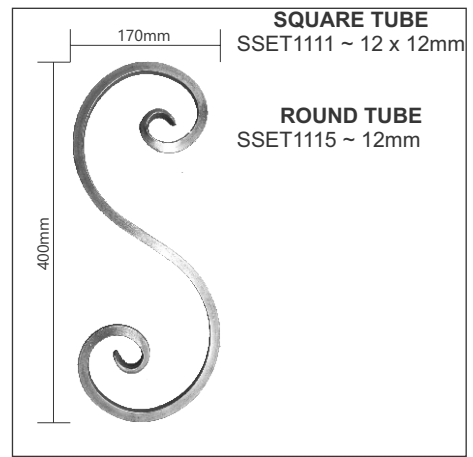

TUBE "S" SCROLLS

Reproduction Prohibited