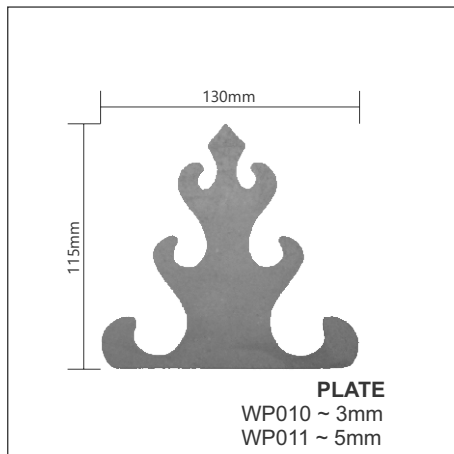

MOUNTING PLATES

IMPORTANT

IMAGES ARE ILLUSTRATIVE ONLY, ALL SIZES APPROXIMATE AS VARIATIONS MAY OCCUR.
SEE REFERENCE PAGE.

Reproduction Prohibited