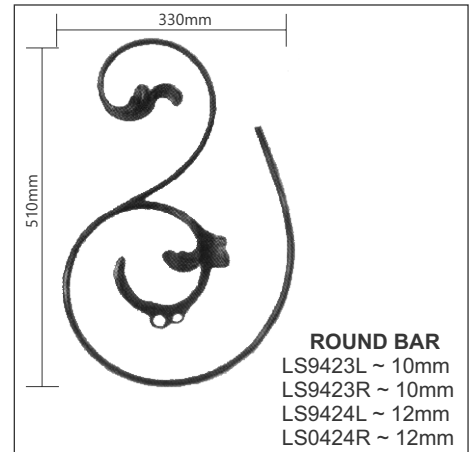

WAVE BAR

2.8mt Length
100mm

SQUARE BAR
DR8 ~ 8 x 8mm
DR10 ~ 10 x 10mm
DR12 ~ 12 x 12mm

ROUND BAR
DR8R ~ 8mm
DR10R ~ 10mm
DR12R ~ 12mm

Reproduction Prohibited

IMPORTANT
IMAGES ARE ILLUSTRATIVE ONLY, ALL SIZES APPROXIMATE AS VARIATIONS MAY OCCUR.
SEE REFERENCE PAGE.

SQUARE BAR
 A210 ~ 10 x 10mm
 A211 ~ 12 x 12mm
 A212 ~ 16 x 16mm

ROUND BAR
 A214 ~ 10mm
 A215 ~ 12mm
 A216 ~ 16mm

Reproduction Prohibited

IMPORTANT
 IMAGES ARE ILLUSTRATIVE ONLY, ALL SIZES APPROXIMATE AS VARIATIONS MAY OCCUR.
 SEE REFERENCE PAGE.

LEAF SCROLLS

IMPORTANT

IMAGES ARE ILLUSTRATIVE ONLY, ALL SIZES APPROXIMATE AS VARIATIONS MAY OCCUR.
 SEE REFERENCE PAGE.

Reproduction Prohibited

LEAF SCROLLS

FLAT BAR
 LS101L ~ 12 x 6mm
 LS101R ~ 12 x 6mm

SQUARE BAR
 LS110L ~ 10 x 10mm
 LS110R ~ 10 x 10mm
 LS111L ~ 12 x 12mm
 LS111R ~ 12 x 12mm