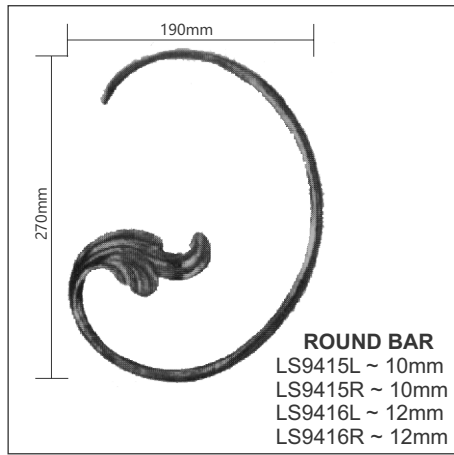

WAVE BAR

2.8mt Length
100mm

SQUARE BAR
DR8 ~ 8 x 8mm
DR10 ~ 10 x 10mm
DR12 ~ 12 x 12mm

ROUND BAR
DR8R ~ 8mm
DR10R ~ 10mm
DR12R ~ 12mm

Reproduction Prohibited

IMPORTANT
IMAGES ARE ILLUSTRATIVE ONLY, ALL SIZES APPROXIMATE AS VARIATIONS MAY OCCUR.
SEE REFERENCE PAGE.

SQUARE BAR
 A110 ~ 10 x 10mm
 A111 ~ 12 x 12mm
 A112 ~ 16 x 16mm

ROUND BAR
 A114 ~ 10mm
 A115 ~ 12mm
 A116 ~ 16mm

FLAT BAR
 A201 ~ 12 x 6mm
 A202 ~ 16 x 6mm
 A203 ~ 20 x 6mm
 A204 ~ 20 x 8mm
 A205 ~ 30 x 6mm
 A206 ~ 30 x 8mm
 A207 ~ 40 x 6mm
 A208 ~ 40 x 8mm

SQUARE BAR
 A210 ~ 10 x 10mm
 A211 ~ 12 x 12mm
 A212 ~ 16 x 16mm

ROUND BAR
 A214 ~ 10mm
 A215 ~ 12mm
 A216 ~ 16mm

Reproduction Prohibited

IMPORTANT
 IMAGES ARE ILLUSTRATIVE ONLY, ALL SIZES APPROXIMATE AS VARIATIONS MAY OCCUR.
 SEE REFERENCE PAGE.

LEAF SCROLLS

IMPORTANT

IMAGES ARE ILLUSTRATIVE ONLY, ALL SIZES APPROXIMATE AS VARIATIONS MAY OCCUR.
 SEE REFERENCE PAGE.

Reproduction Prohibited

LEAF SCROLLS

FLAT BAR
 LS101L ~ 12 x 6mm
 LS101R ~ 12 x 6mm

SQUARE BAR
 LS110L ~ 10 x 10mm
 LS110R ~ 10 x 10mm
 LS111L ~ 12 x 12mm
 LS111R ~ 12 x 12mm