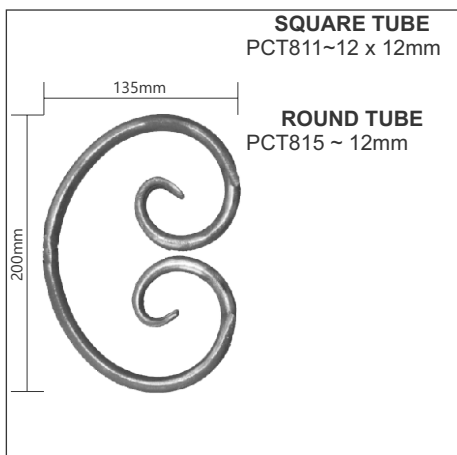

FLAT BAR
 PSC404 ~ 20 x 8mm
 PSC406 ~ 30 x 8mm
 PSC408 ~ 40 x 8mm

SQUARE BAR
 PSC410 ~ 10 x 10mm
 PSC411 ~ 12 x 12mm
 PSC412 ~ 16 x 16mm

ROUND BAR
 PSC414 ~ 10mm
 PSC415 ~ 12mm
 PSC416 ~ 16mm

IMPORTANT
 IMAGES ARE ILLUSTRATIVE ONLY, ALL SIZES APPROXIMATE AS VARIATIONS MAY OCCUR.
 SEE REFERENCE PAGE.

Reproduction Prohibited

NOUVEAU SCROLLS

Reproduction Prohibited

IMPORTANT
 IMAGES ARE ILLUSTRATIVE ONLY, ALL SIZES APPROXIMATE AS VARIATIONS MAY OCCUR.
 SEE REFERENCE PAGE.

TUBE "C" SCROLLS

IMPORTANT
IMAGES ARE ILLUSTRATIVE ONLY, ALL SIZES APPROXIMATE AS VARIATIONS MAY OCCUR.
SEE REFERENCE PAGE.