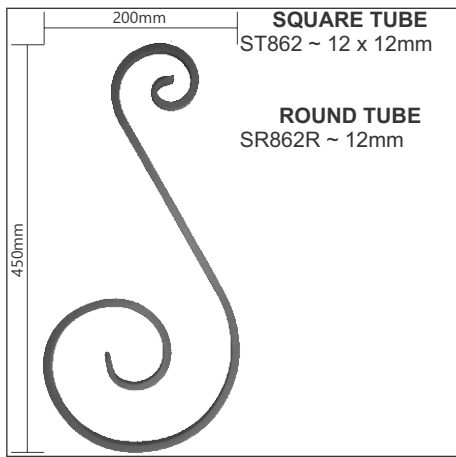

TUBE "S" SCROLLS

Reproduction Prohibited