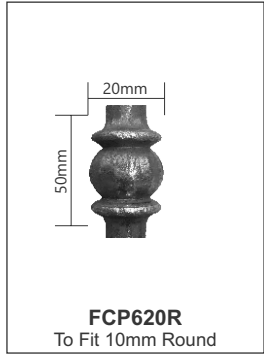

FORGED CENTRE PIECES

Reproduction Prohibited

IMPORTANT

IMAGES ARE ILLUSTRATIVE ONLY, ALL SIZES APPROXIMATE AS VARIATIONS MAY OCCUR. SEE REFERENCE PAGE.