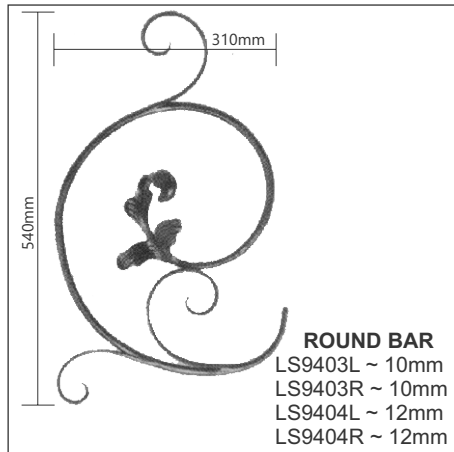

WAVE BAR

2.8mt Length
100mm

SQUARE BAR
DR8 ~ 8 x 8mm
DR10 ~ 10 x 10mm
DR12 ~ 12 x 12mm

ROUND BAR
DR8R ~ 8mm
DR10R ~ 10mm
DR12R ~ 12mm

Reproduction Prohibited

IMPORTANT
IMAGES ARE ILLUSTRATIVE ONLY, ALL SIZES APPROXIMATE AS VARIATIONS MAY OCCUR.
SEE REFERENCE PAGE.

SQUARE BAR
 A110 ~ 10 x 10mm
 A111 ~ 12 x 12mm
 A112 ~ 16 x 16mm

ROUND BAR
 A114 ~ 10mm
 A115 ~ 12mm
 A116 ~ 16mm

FLAT BAR
 A201 ~ 12 x 6mm
 A202 ~ 16 x 6mm
 A203 ~ 20 x 6mm
 A204 ~ 20 x 8mm
 A205 ~ 30 x 6mm
 A206 ~ 30 x 8mm
 A207 ~ 40 x 6mm
 A208 ~ 40 x 8mm

SQUARE BAR
 A210 ~ 10 x 10mm
 A211 ~ 12 x 12mm
 A212 ~ 16 x 16mm

ROUND BAR
 A214 ~ 10mm
 A215 ~ 12mm
 A216 ~ 16mm

Reproduction Prohibited

IMPORTANT
 IMAGES ARE ILLUSTRATIVE ONLY, ALL SIZES APPROXIMATE AS VARIATIONS MAY OCCUR.
 SEE REFERENCE PAGE.

LEAF SCROLLS

IMPORTANT

IMAGES ARE ILLUSTRATIVE ONLY, ALL SIZES APPROXIMATE AS VARIATIONS MAY OCCUR.
 SEE REFERENCE PAGE.

Reproduction Prohibited

LEAF SCROLLS

FLAT BAR
 LS101L ~ 12 x 6mm
 LS101R ~ 12 x 6mm

SQUARE BAR
 LS110L ~ 10 x 10mm
 LS110R ~ 10 x 10mm
 LS111L ~ 12 x 12mm
 LS111R ~ 12 x 12mm