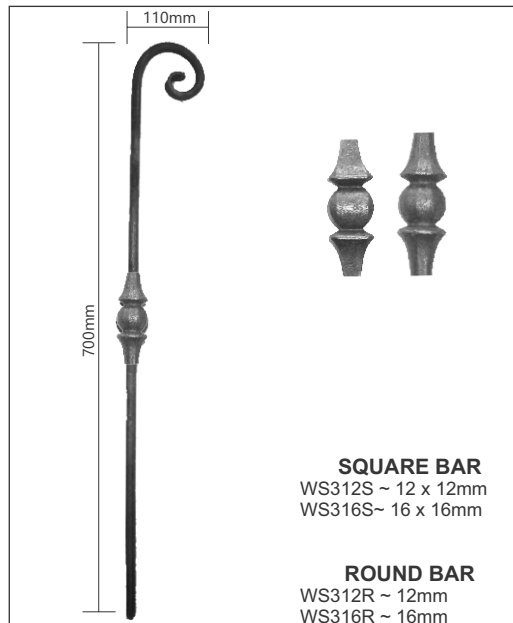

FPW10A17
16mm Round Bar
Dim 1000mm

FPWD10A17
16mm Round Bar
Dim 1000mm

FPW10A07
16mm Round Bar
Dim 1000mm

FPWD10A07
16mm Round Bar
Dim 1000mm

SQUARE BAR
WS6312S ~ 12 x 12mm
WS6316S~ 16 x 16mm
WS6416S ~ 16 x 16mm
ROUND BAR
WS6312R ~ 12mm
WS6316R ~ 16mm
WS6416R ~ 16mm