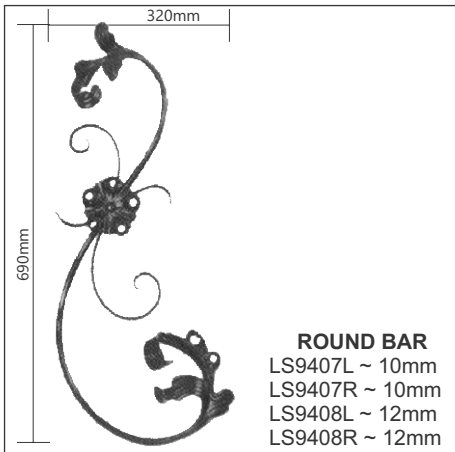

WAVE BAR

2.8mt Length
100mm

SQUARE BAR
DR8 ~ 8 x 8mm
DR10 ~ 10 x 10mm
DR12 ~ 12 x 12mm

ROUND BAR
DR8R ~ 8mm
DR10R ~ 10mm
DR12R ~ 12mm

Reproduction Prohibited

IMPORTANT
IMAGES ARE ILLUSTRATIVE ONLY, ALL SIZES APPROXIMATE AS VARIATIONS MAY OCCUR.
SEE REFERENCE PAGE.

SQUARE BAR
 A110 ~ 10 x 10mm
 A111 ~ 12 x 12mm
 A112 ~ 16 x 16mm

ROUND BAR
 A114 ~ 10mm
 A115 ~ 12mm
 A116 ~ 16mm

FLAT BAR
 A201 ~ 12 x 6mm
 A202 ~ 16 x 6mm
 A203 ~ 20 x 6mm
 A204 ~ 20 x 8mm
 A205 ~ 30 x 6mm
 A206 ~ 30 x 8mm
 A207 ~ 40 x 6mm
 A208 ~ 40 x 8mm

SQUARE BAR
 A210 ~ 10 x 10mm
 A211 ~ 12 x 12mm
 A212 ~ 16 x 16mm

ROUND BAR
 A214 ~ 10mm
 A215 ~ 12mm
 A216 ~ 16mm

Reproduction Prohibited

IMPORTANT
 IMAGES ARE ILLUSTRATIVE ONLY, ALL SIZES APPROXIMATE AS VARIATIONS MAY OCCUR.
 SEE REFERENCE PAGE.

LEAF SCROLLS

IMPORTANT

IMAGES ARE ILLUSTRATIVE ONLY, ALL SIZES APPROXIMATE AS VARIATIONS MAY OCCUR.
 SEE REFERENCE PAGE.

Reproduction Prohibited

LEAF SCROLLS

FLAT BAR
 LS101L ~ 12 x 6mm
 LS101R ~ 12 x 6mm

SQUARE BAR
 LS110L ~ 10 x 10mm
 LS110R ~ 10 x 10mm
 LS111L ~ 12 x 12mm
 LS111R ~ 12 x 12mm