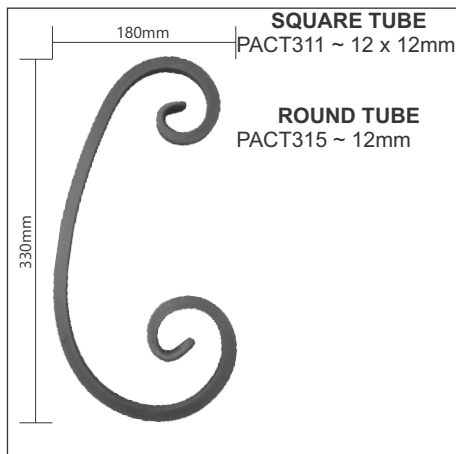

FLAT BAR
 PSC404 ~ 20 x 8mm
 PSC406 ~ 30 x 8mm
 PSC408 ~ 40 x 8mm

SQUARE BAR
 PSC410 ~ 10 x 10mm
 PSC411 ~ 12 x 12mm
 PSC412 ~ 16 x 16mm

ROUND BAR
 PSC414 ~ 10mm
 PSC415 ~ 12mm
 PSC416 ~ 16mm

IMPORTANT
 IMAGES ARE ILLUSTRATIVE ONLY, ALL SIZES APPROXIMATE AS VARIATIONS MAY OCCUR.
 SEE REFERENCE PAGE.

Reproduction Prohibited

NOUVEAU SCROLLS

Reproduction Prohibited

IMPORTANT
 IMAGES ARE ILLUSTRATIVE ONLY, ALL SIZES APPROXIMATE AS VARIATIONS MAY OCCUR.
 SEE REFERENCE PAGE.

TUBE "C" SCROLLS

IMPORTANT
IMAGES ARE ILLUSTRATIVE ONLY, ALL SIZES APPROXIMATE AS VARIATIONS MAY OCCUR.
SEE REFERENCE PAGE.