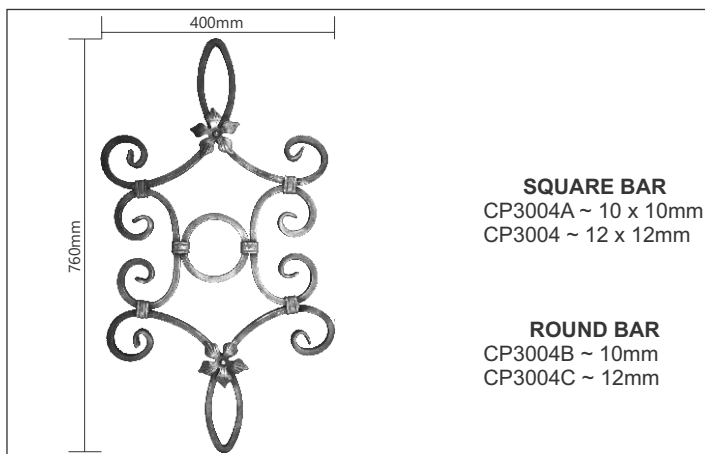

SQUARE BAR
CP3004A ~ 10 x 10mm
CP3004 ~ 12 x 12mm

ROUND BAR
CP3004B ~ 10mm
CP3004C ~ 12mm