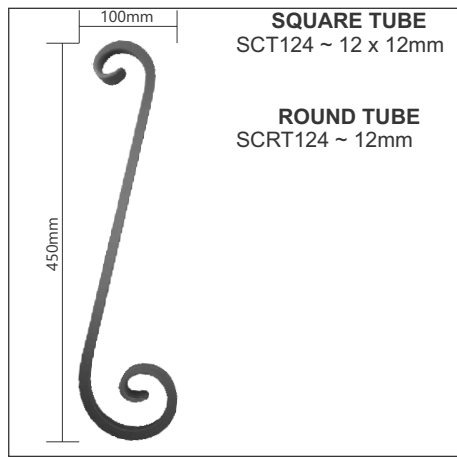

TUBE "S" SCROLLS

Reproduction Prohibited