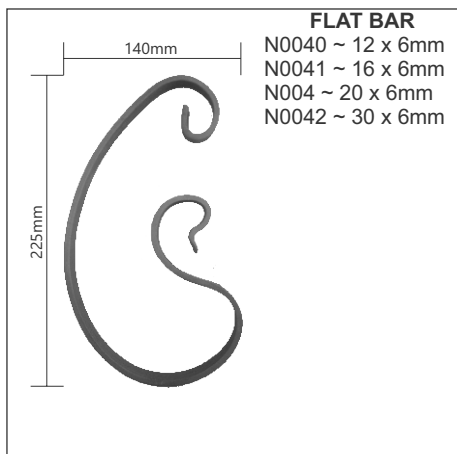

NOUVEAU SCROLLS

Reproduction Prohibited

IMPORTANT
IMAGES ARE ILLUSTRATIVE ONLY, ALL SIZES APPROXIMATE AS VARIATIONS MAY OCCUR.
SEE REFERENCE PAGE.