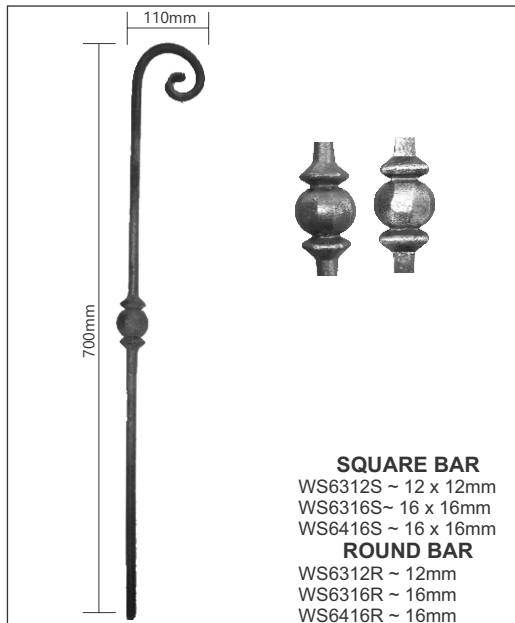

FPW10A17
16mm Round Bar
Dim 1000mm

FPWD10A17
16mm Round Bar
Dim 1000mm

FPW10A07
16mm Round Bar
Dim 1000mm

FPWD10A07
16mm Round Bar
Dim 1000mm

SQUARE BAR
WS6312S ~ 12 x 12mm
WS6316S~ 16 x 16mm
WS6416S ~ 16 x 16mm
ROUND BAR
WS6312R ~ 12mm
WS6316R ~ 16mm
WS6416R ~ 16mm