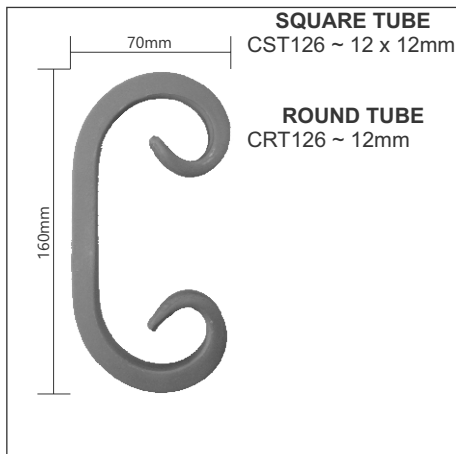

FLAT BAR
 PSC404 ~ 20 x 8mm
 PSC406 ~ 30 x 8mm
 PSC408 ~ 40 x 8mm

SQUARE BAR
 PSC410 ~ 10 x 10mm
 PSC411 ~ 12 x 12mm
 PSC412 ~ 16 x 16mm

ROUND BAR
 PSC414 ~ 10mm
 PSC415 ~ 12mm
 PSC416 ~ 16mm

IMPORTANT
 IMAGES ARE ILLUSTRATIVE ONLY, ALL SIZES APPROXIMATE AS VARIATIONS MAY OCCUR.
 SEE REFERENCE PAGE.

Reproduction Prohibited

NOUVEAU SCROLLS

Reproduction Prohibited

IMPORTANT
 IMAGES ARE ILLUSTRATIVE ONLY, ALL SIZES APPROXIMATE AS VARIATIONS MAY OCCUR.
 SEE REFERENCE PAGE.

TUBE "C" SCROLLS

IMPORTANT
IMAGES ARE ILLUSTRATIVE ONLY, ALL SIZES APPROXIMATE AS VARIATIONS MAY OCCUR.
SEE REFERENCE PAGE.