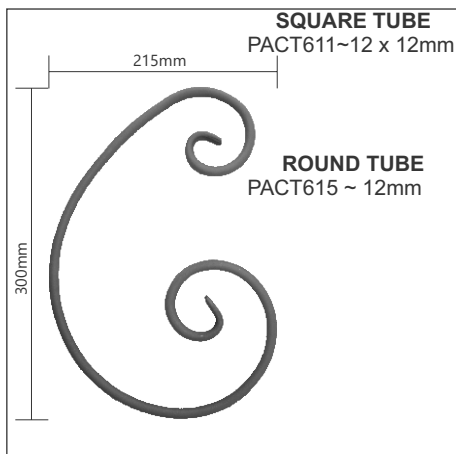

FLAT BAR
 PSC404 ~ 20 x 8mm
 PSC406 ~ 30 x 8mm
 PSC408 ~ 40 x 8mm

SQUARE BAR
 PSC410 ~ 10 x 10mm
 PSC411 ~ 12 x 12mm
 PSC412 ~ 16 x 16mm

ROUND BAR
 PSC414 ~ 10mm
 PSC415 ~ 12mm
 PSC416 ~ 16mm

IMPORTANT
 IMAGES ARE ILLUSTRATIVE ONLY, ALL SIZES APPROXIMATE AS VARIATIONS MAY OCCUR.
 SEE REFERENCE PAGE.

Reproduction Prohibited

NOUVEAU SCROLLS

Reproduction Prohibited

IMPORTANT
 IMAGES ARE ILLUSTRATIVE ONLY, ALL SIZES APPROXIMATE AS VARIATIONS MAY OCCUR.
 SEE REFERENCE PAGE.

TUBE "C" SCROLLS

IMPORTANT
IMAGES ARE ILLUSTRATIVE ONLY, ALL SIZES APPROXIMATE AS VARIATIONS MAY OCCUR.
SEE REFERENCE PAGE.