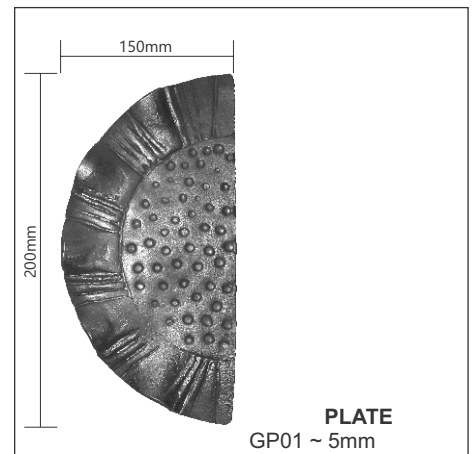

MOUNTING PLATES

IMPORTANT

IMAGES ARE ILLUSTRATIVE ONLY, ALL SIZES APPROXIMATE AS VARIATIONS MAY OCCUR.
SEE REFERENCE PAGE.

Reproduction Prohibited