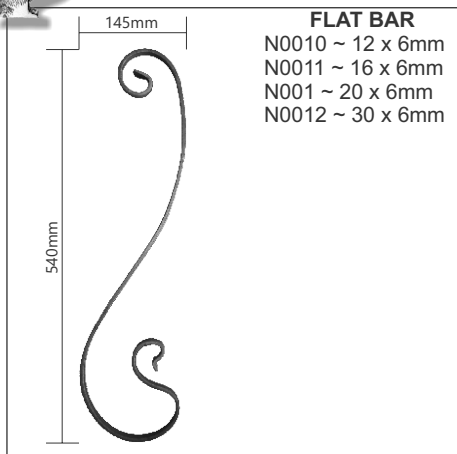

NOUVEAU SCROLLS

Reproduction Prohibited

IMPORTANT
IMAGES ARE ILLUSTRATIVE ONLY, ALL SIZES APPROXIMATE AS VARIATIONS MAY OCCUR.
SEE REFERENCE PAGE.