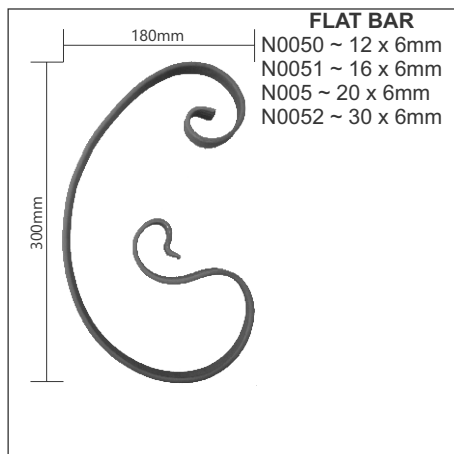

NOUVEAU SCROLLS

Reproduction Prohibited

IMPORTANT
IMAGES ARE ILLUSTRATIVE ONLY, ALL SIZES APPROXIMATE AS VARIATIONS MAY OCCUR.
SEE REFERENCE PAGE.