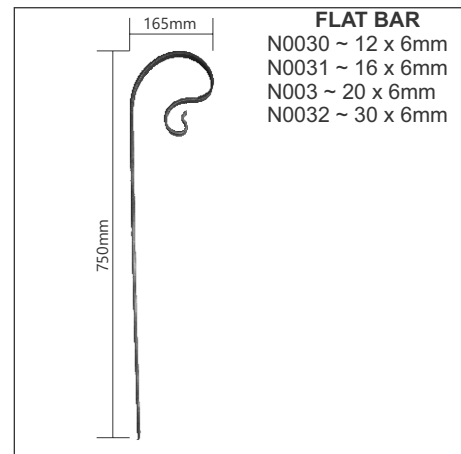

NOUVEAU SCROLLS

Reproduction Prohibited

IMPORTANT
IMAGES ARE ILLUSTRATIVE ONLY, ALL SIZES APPROXIMATE AS VARIATIONS MAY OCCUR.
SEE REFERENCE PAGE.