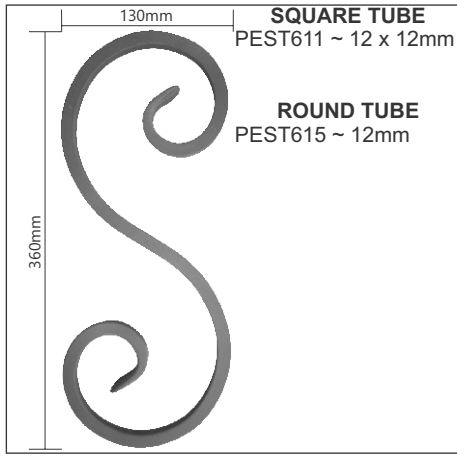

TUBE "S" SCROLLS

Reproduction Prohibited