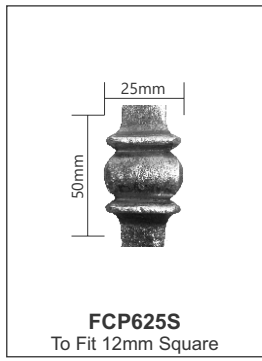

FORGED CENTRE PIECES

Reproduction Prohibited

IMPORTANT

IMAGES ARE ILLUSTRATIVE ONLY, ALL SIZES APPROXIMATE AS VARIATIONS MAY OCCUR. SEE REFERENCE PAGE.