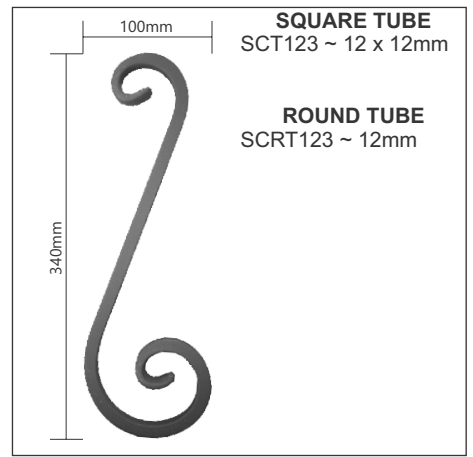

TUBE "S" SCROLLS

Reproduction Prohibited