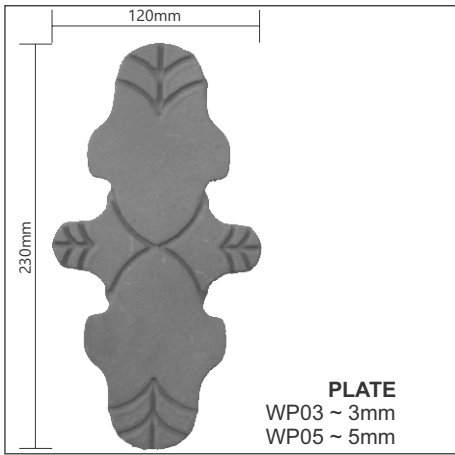

MOUNTING PLATES

IMPORTANT

IMAGES ARE ILLUSTRATIVE ONLY, ALL SIZES APPROXIMATE AS VARIATIONS MAY OCCUR.
SEE REFERENCE PAGE.

Reproduction Prohibited