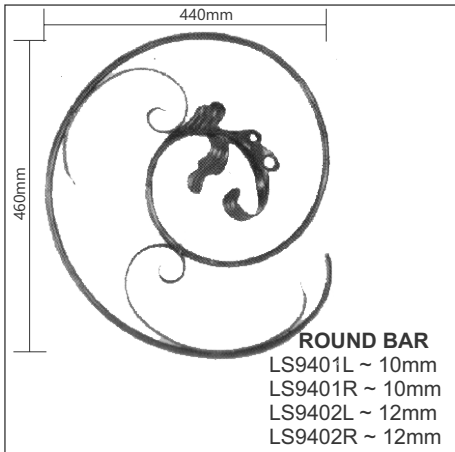

WAVE BAR

2.8mt Length
100mm

SQUARE BAR
DR8 ~ 8 x 8mm
DR10 ~ 10 x 10mm
DR12 ~ 12 x 12mm

ROUND BAR
DR8R ~ 8mm
DR10R ~ 10mm
DR12R ~ 12mm

Reproduction Prohibited

IMPORTANT
IMAGES ARE ILLUSTRATIVE ONLY, ALL SIZES APPROXIMATE AS VARIATIONS MAY OCCUR.
SEE REFERENCE PAGE.

SQUARE BAR
 A110 ~ 10 x 10mm
 A111 ~ 12 x 12mm
 A112 ~ 16 x 16mm

ROUND BAR
 A114 ~ 10mm
 A115 ~ 12mm
 A116 ~ 16mm

FLAT BAR
 A201 ~ 12 x 6mm
 A202 ~ 16 x 6mm
 A203 ~ 20 x 6mm
 A204 ~ 20 x 8mm
 A205 ~ 30 x 6mm
 A206 ~ 30 x 8mm
 A207 ~ 40 x 6mm
 A208 ~ 40 x 8mm

SQUARE BAR
 A210 ~ 10 x 10mm
 A211 ~ 12 x 12mm
 A212 ~ 16 x 16mm

ROUND BAR
 A214 ~ 10mm
 A215 ~ 12mm
 A216 ~ 16mm

Reproduction Prohibited

IMPORTANT
 IMAGES ARE ILLUSTRATIVE ONLY, ALL SIZES APPROXIMATE AS VARIATIONS MAY OCCUR.
 SEE REFERENCE PAGE.

LEAF SCROLLS

IMPORTANT

IMAGES ARE ILLUSTRATIVE ONLY, ALL SIZES APPROXIMATE AS VARIATIONS MAY OCCUR.
 SEE REFERENCE PAGE.

Reproduction Prohibited

LEAF SCROLLS

FLAT BAR
 LS101L ~ 12 x 6mm
 LS101R ~ 12 x 6mm

SQUARE BAR
 LS110L ~ 10 x 10mm
 LS110R ~ 10 x 10mm
 LS111L ~ 12 x 12mm
 LS111R ~ 12 x 12mm