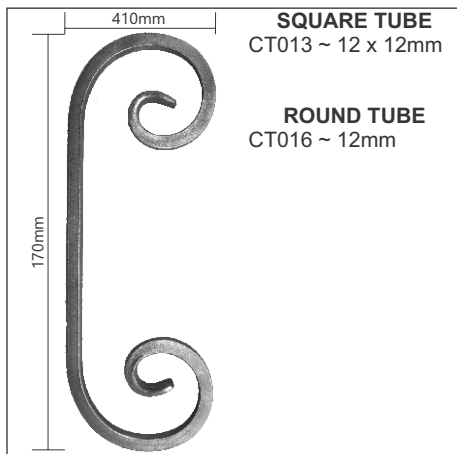

FLAT BAR
 PSC404 ~ 20 x 8mm
 PSC406 ~ 30 x 8mm
 PSC408 ~ 40 x 8mm

SQUARE BAR
 PSC410 ~ 10 x 10mm
 PSC411 ~ 12 x 12mm
 PSC412 ~ 16 x 16mm

ROUND BAR
 PSC414 ~ 10mm
 PSC415 ~ 12mm
 PSC416 ~ 16mm

IMPORTANT
 IMAGES ARE ILLUSTRATIVE ONLY, ALL SIZES APPROXIMATE AS VARIATIONS MAY OCCUR.
 SEE REFERENCE PAGE.

Reproduction Prohibited

NOUVEAU SCROLLS

Reproduction Prohibited

IMPORTANT
 IMAGES ARE ILLUSTRATIVE ONLY, ALL SIZES APPROXIMATE AS VARIATIONS MAY OCCUR.
 SEE REFERENCE PAGE.

TUBE "C" SCROLLS

IMPORTANT
IMAGES ARE ILLUSTRATIVE ONLY, ALL SIZES APPROXIMATE AS VARIATIONS MAY OCCUR.
SEE REFERENCE PAGE.