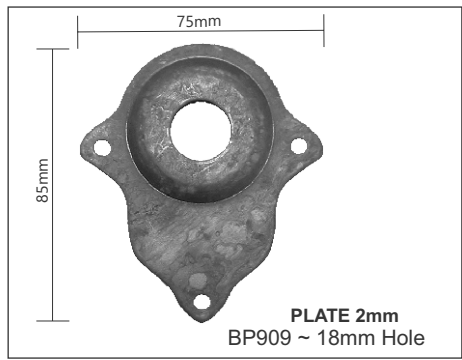

MOUNTING PLATES

Reproduction Prohibited