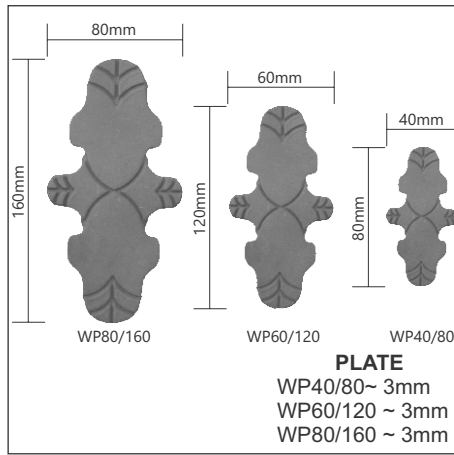

MOUNTING PLATES

IMPORTANT

IMAGES ARE ILLUSTRATIVE ONLY, ALL SIZES APPROXIMATE AS VARIATIONS MAY OCCUR.
SEE REFERENCE PAGE.

Reproduction Prohibited