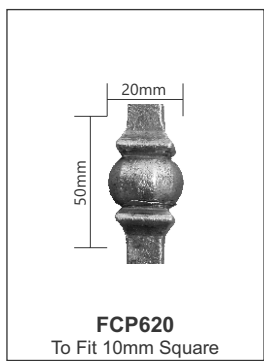

FORGED CENTRE PIECES

Reproduction Prohibited

IMPORTANT

IMAGES ARE ILLUSTRATIVE ONLY, ALL SIZES APPROXIMATE AS VARIATIONS MAY OCCUR. SEE REFERENCE PAGE.