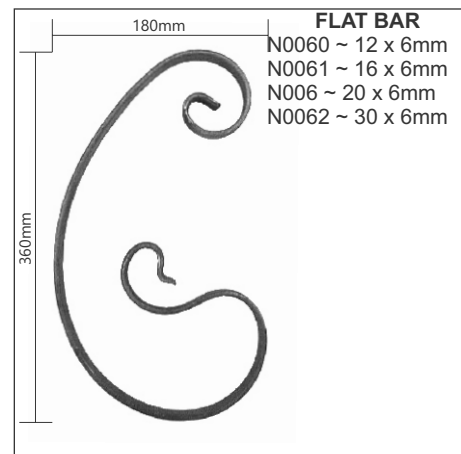

NOUVEAU SCROLLS

Reproduction Prohibited

IMPORTANT
IMAGES ARE ILLUSTRATIVE ONLY, ALL SIZES APPROXIMATE AS VARIATIONS MAY OCCUR.
SEE REFERENCE PAGE.