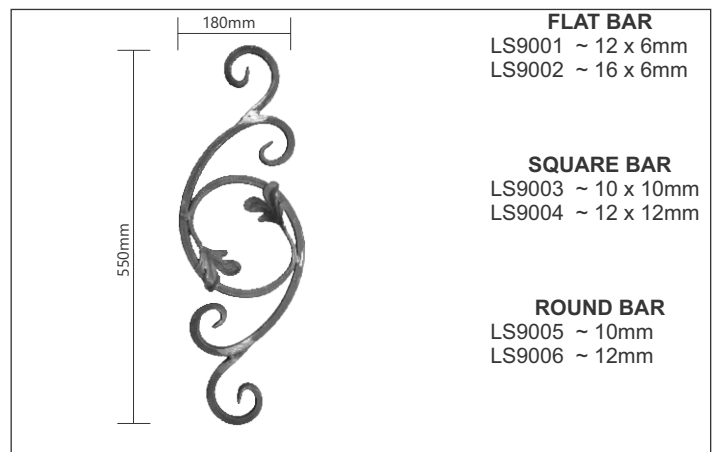

SQUARE BAR
 LS203L ~ 10 x 10mm
 LS203R ~ 10 x 10mm
 LS204L ~ 12 x 12mm
 LS204R ~ 12 x 12mm

ROUND BAR
 LS205L ~ 10mm
 LS205R ~ 10mm
 LS206L ~ 12mm
 LS206R ~ 12mm

FLAT BAR
 LS601L ~ 12 x 6mm
 LS601R ~ 12 x 6mm
 LS602L ~ 16 x 6mm
 LS602R ~ 16 x 6mm

SQUARE BAR
 LS603L ~ 10 x 10mm
 LS603R ~ 10 x 10mm
 LS604L ~ 12 x 12mm
 LS604R ~ 12 x 12mm

ROUND BAR
 LS605L ~ 10mm
 LS605R ~ 10mm
 LS606L ~ 12mm
 LS606R ~ 12mm

FLAT BAR
 LS701L ~ 12 x 6mm
 LS701R ~ 12 x 6mm
 LS702L ~ 16 x 6mm
 LS702R ~ 16 x 6mm

SQUARE BAR
 LS703L ~ 10 x 10mm
 LS703R ~ 10 x 10mm
 LS704L ~ 12 x 12mm
 LS704R ~ 12 x 12mm

ROUND BAR
 LS705L ~ 10mm
 LS705R ~ 10mm
 LS706L ~ 12mm
 LS706R ~ 12mm

Reproduction Prohibited

LEAF SCROLLS

IMPORTANT
IMAGES ARE ILLUSTRATIVE ONLY, ALL SIZES APPROXIMATE AS VARIATIONS MAY OCCUR.
SEE REFERENCE PAGE.