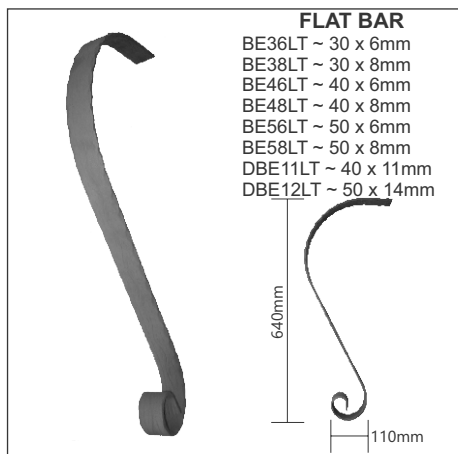

BUCKLES

B173/10	~ Fit 10 x 10mm		
B173/12	~ Fit 12 x 12mm		
B173/16	~ Fit 16 x 16mm		
B173/20	~ Fit 20 x 20mm		
B173/24	~ Fit 24 x 24mm		
B173/30	~ Fit 30 x 30mm		
B186/12	~ Fit 12 x 12mm		
B186/16	~ Fit 16 x 16mm		
B186/20	~ Fit 20 x 20mm		
B186/24	~ Fit 24 x 24mm		
B186/30	~ Fit 30 x 30mm		
B136/12	~ Fit 12 x 12mm		
B136/16	~ Fit 16 x 16mm		
B136/20	~ Fit 20 x 20mm		
B136/24	~ Fit 24 x 24mm		
B136/30	~ Fit 30 x 30mm		

Reproduction Prohibited

IMPORTANT

IMAGES ARE ILLUSTRATIVE ONLY, ALL SIZES APPROXIMATE AS VARIATIONS MAY OCCUR.
SEE REFERENCE PAGE.

BANNISTER ENDS

FLAT BAR PATTERNS TO MATCH
BANNISTER ENDS AND TOPS.

IMPORTANT
 IMAGES ARE ILLUSTRATIVE ONLY, ALL SIZES APPROXIMATE AS VARIATIONS MAY OCCUR.
 SEE REFERENCE PAGE.

Reproduction Prohibited

BANNISTER TOPS

2750mm
110mm

FLAT BAR
 BTS3062 ~ 30 x 6mm
 BTS3082 ~ 30 x 8mm
 BTS4062 ~ 40 x 6mm
 BTS4082 ~ 40 x 8mm
 BTS5062 ~ 50 x 6mm
 BTS5082 ~ 50 x 8mm
 BTS4011 ~ 40 x 11mm Drawn Flat Bar
 BTS5014 ~ 50 x 14mm Drawn Flat Bar
 Length 2.75mts

2500mm
110mm

FLAT BAR
 BTD3062 ~ 30 x 6mm
 BTD3082 ~ 30 x 8mm
 BTD4062 ~ 40 x 6mm
 BTD4082 ~ 40 x 8mm
 BTD5062 ~ 50 x 6mm
 BTD5082 ~ 50 x 8mm
 BTD4011 ~ 40 x 11mm Drawn Flat Bar
 BTD5014 ~ 50 x 14mm Drawn Flat Bar
 Length 2.5mts