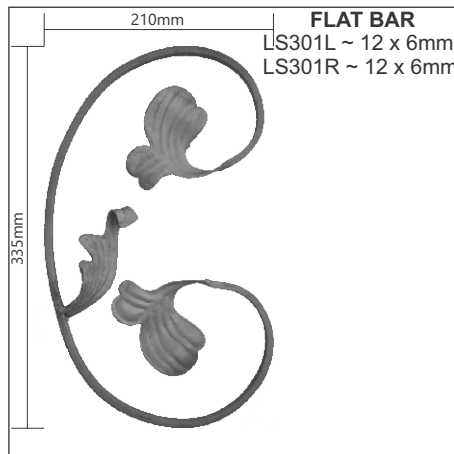

SQUARE BAR
 LS603L ~ 10 x 10mm
 LS603R ~ 10 x 10mm
 LS604L ~ 12 x 12mm
 LS604R ~ 12 x 12mm

ROUND BAR
 LS605L ~ 10mm
 LS605R ~ 10mm
 LS606L ~ 12mm
 LS606R ~ 12mm

FLAT BAR
 LS701L ~ 12 x 6mm
 LS701R ~ 12 x 6mm
 LS702L ~ 16 x 6mm
 LS702R ~ 16 x 6mm

SQUARE BAR
 LS703L ~ 10 x 10mm
 LS703R ~ 10 x 10mm
 LS704L ~ 12 x 12mm
 LS704R ~ 12 x 12mm

ROUND BAR
 LS705L ~ 10mm
 LS705R ~ 10mm
 LS706L ~ 12mm
 LS706R ~ 12mm

Reproduction Prohibited

LEAF SCROLLS

IMPORTANT
IMAGES ARE ILLUSTRATIVE ONLY, ALL SIZES APPROXIMATE AS VARIATIONS MAY OCCUR.
SEE REFERENCE PAGE.