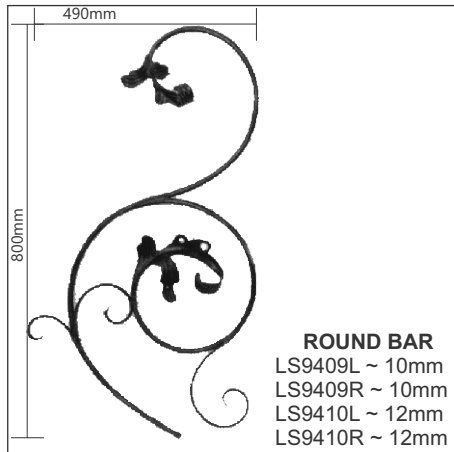

WAVE BAR

2.8mt Length
100mm

SQUARE BAR
DR8 ~ 8 x 8mm
DR10 ~ 10 x 10mm
DR12 ~ 12 x 12mm

ROUND BAR
DR8R ~ 8mm
DR10R ~ 10mm
DR12R ~ 12mm

Reproduction Prohibited

IMPORTANT
IMAGES ARE ILLUSTRATIVE ONLY, ALL SIZES APPROXIMATE AS VARIATIONS MAY OCCUR.
SEE REFERENCE PAGE.

SQUARE BAR
 A110 ~ 10 x 10mm
 A111 ~ 12 x 12mm
 A112 ~ 16 x 16mm

ROUND BAR
 A114 ~ 10mm
 A115 ~ 12mm
 A116 ~ 16mm

FLAT BAR
 A201 ~ 12 x 6mm
 A202 ~ 16 x 6mm
 A203 ~ 20 x 6mm
 A204 ~ 20 x 8mm
 A205 ~ 30 x 6mm
 A206 ~ 30 x 8mm
 A207 ~ 40 x 6mm
 A208 ~ 40 x 8mm

SQUARE BAR
 A210 ~ 10 x 10mm
 A211 ~ 12 x 12mm
 A212 ~ 16 x 16mm

ROUND BAR
 A214 ~ 10mm
 A215 ~ 12mm
 A216 ~ 16mm

Reproduction Prohibited

IMPORTANT
 IMAGES ARE ILLUSTRATIVE ONLY, ALL SIZES APPROXIMATE AS VARIATIONS MAY OCCUR.
 SEE REFERENCE PAGE.

LEAF SCROLLS

IMPORTANT

IMAGES ARE ILLUSTRATIVE ONLY, ALL SIZES APPROXIMATE AS VARIATIONS MAY OCCUR.
 SEE REFERENCE PAGE.

Reproduction Prohibited

LEAF SCROLLS

FLAT BAR
 LS101L ~ 12 x 6mm
 LS101R ~ 12 x 6mm

SQUARE BAR
 LS110L ~ 10 x 10mm
 LS110R ~ 10 x 10mm
 LS111L ~ 12 x 12mm
 LS111R ~ 12 x 12mm