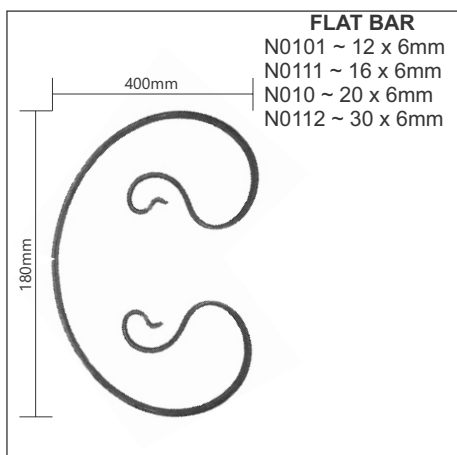

NOUVEAU SCROLLS

Reproduction Prohibited

IMPORTANT
IMAGES ARE ILLUSTRATIVE ONLY, ALL SIZES APPROXIMATE AS VARIATIONS MAY OCCUR.
SEE REFERENCE PAGE.