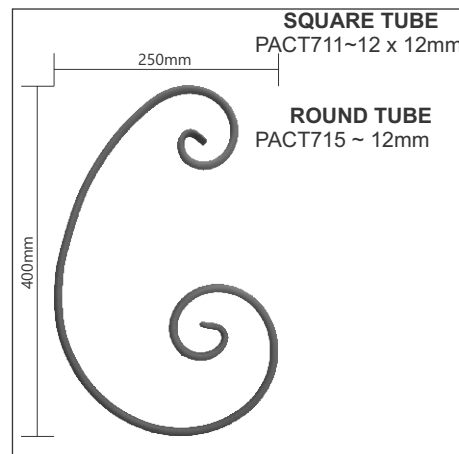

FLAT BAR
 PSC404 ~ 20 x 8mm
 PSC406 ~ 30 x 8mm
 PSC408 ~ 40 x 8mm

SQUARE BAR
 PSC410 ~ 10 x 10mm
 PSC411 ~ 12 x 12mm
 PSC412 ~ 16 x 16mm

ROUND BAR
 PSC414 ~ 10mm
 PSC415 ~ 12mm
 PSC416 ~ 16mm

IMPORTANT
 IMAGES ARE ILLUSTRATIVE ONLY, ALL SIZES APPROXIMATE AS VARIATIONS MAY OCCUR.
 SEE REFERENCE PAGE.

Reproduction Prohibited

NOUVEAU SCROLLS

Reproduction Prohibited

IMPORTANT
 IMAGES ARE ILLUSTRATIVE ONLY, ALL SIZES APPROXIMATE AS VARIATIONS MAY OCCUR.
 SEE REFERENCE PAGE.

TUBE "C" SCROLLS

IMPORTANT
IMAGES ARE ILLUSTRATIVE ONLY, ALL SIZES APPROXIMATE AS VARIATIONS MAY OCCUR.
SEE REFERENCE PAGE.