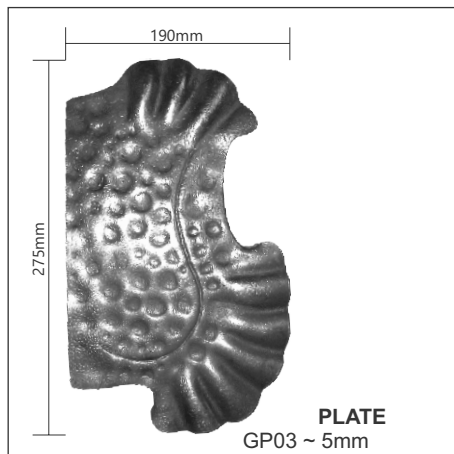

MOUNTING PLATES

IMPORTANT

IMAGES ARE ILLUSTRATIVE ONLY, ALL SIZES APPROXIMATE AS VARIATIONS MAY OCCUR.
SEE REFERENCE PAGE.

Reproduction Prohibited