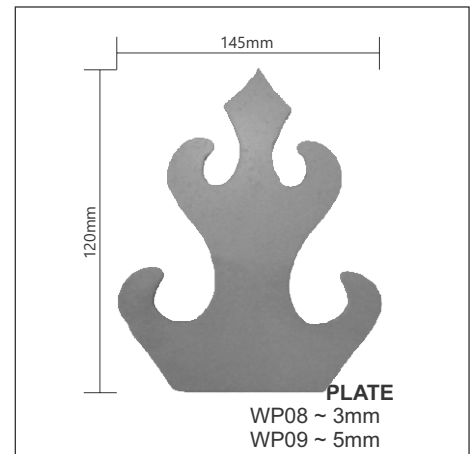

MOUNTING PLATES

IMPORTANT

IMAGES ARE ILLUSTRATIVE ONLY, ALL SIZES APPROXIMATE AS VARIATIONS MAY OCCUR.
SEE REFERENCE PAGE.

Reproduction Prohibited