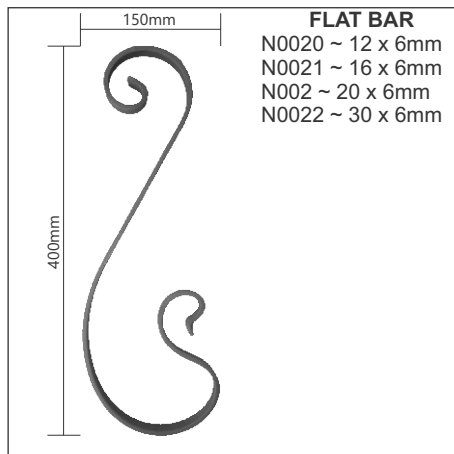

NOUVEAU SCROLLS

Reproduction Prohibited

IMPORTANT
IMAGES ARE ILLUSTRATIVE ONLY, ALL SIZES APPROXIMATE AS VARIATIONS MAY OCCUR.
SEE REFERENCE PAGE.