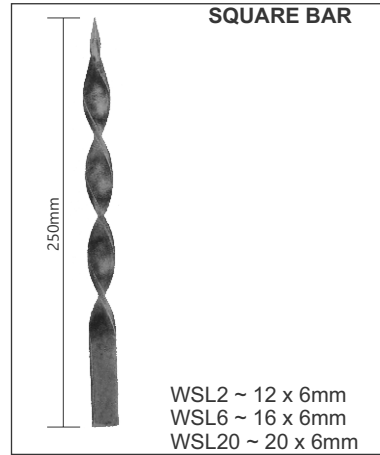

RAILHEAD

IMPORTANT
IMAGES ARE ILLUSTRATIVE ONLY, ALL SIZES APPROXIMATE AS VARIATIONS MAY OCCUR.
SEE REFERENCE PAGE.