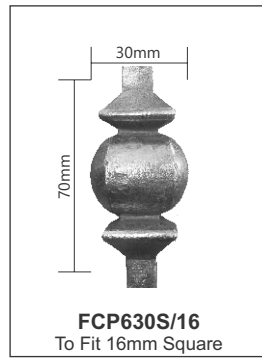

FORGED CENTRE PIECES

Reproduction Prohibited

IMPORTANT

IMAGES ARE ILLUSTRATIVE ONLY, ALL SIZES APPROXIMATE AS VARIATIONS MAY OCCUR. SEE REFERENCE PAGE.