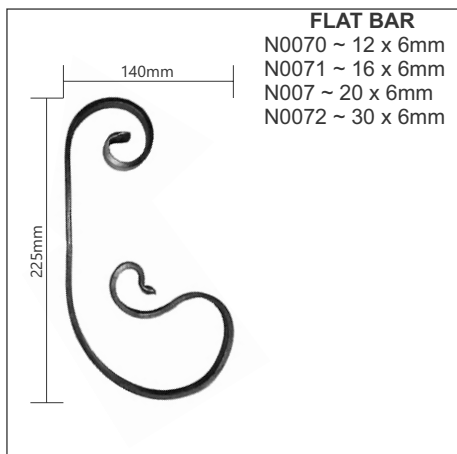

NOUVEAU SCROLLS

Reproduction Prohibited

IMPORTANT
IMAGES ARE ILLUSTRATIVE ONLY, ALL SIZES APPROXIMATE AS VARIATIONS MAY OCCUR.
SEE REFERENCE PAGE.