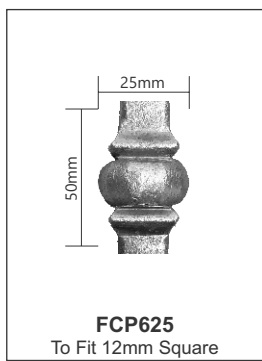

FORGED CENTRE PIECES

Reproduction Prohibited

IMPORTANT

IMAGES ARE ILLUSTRATIVE ONLY, ALL SIZES APPROXIMATE AS VARIATIONS MAY OCCUR. SEE REFERENCE PAGE.