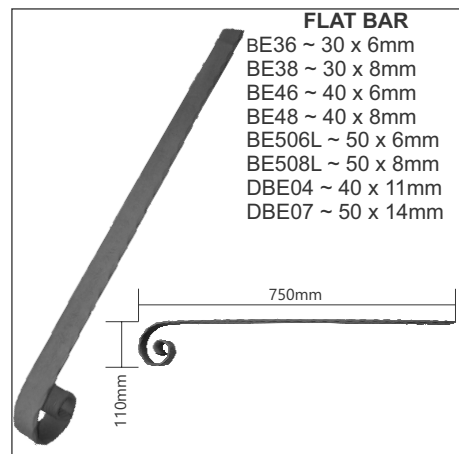

IMPORTANT
 IMAGES ARE ILLUSTRATIVE ONLY, ALL SIZES APPROXIMATE AS VARIATIONS MAY OCCUR.
 SEE REFERENCE PAGE.

Reproduction Prohibited

BANDAGE MATERIAL

CODE	STEEL SIZE	LENGTH	
B173/L	~ 20 x 3mm	2000mm	
B186/L	~ 14 x 4mm	2000mm	
B136/L	~ 14 x 4mm	2000mm	

Reproduction Prohibited

IMPORTANT

IMAGES ARE ILLUSTRATIVE ONLY, ALL SIZES APPROXIMATE AS VARIATIONS MAY OCCUR.
SEE REFERENCE PAGE.

BANNISTER ENDS

FLAT BAR PATTERNS TO MATCH
BANNISTER ENDS AND TOPS.

IMPORTANT
 IMAGES ARE ILLUSTRATIVE ONLY, ALL SIZES APPROXIMATE AS VARIATIONS MAY OCCUR.
 SEE REFERENCE PAGE.

Reproduction Prohibited

BANNISTER TOPS

2750mm
110mm

FLAT BAR
 BTS3062 ~ 30 x 6mm
 BTS3082 ~ 30 x 8mm
 BTS4062 ~ 40 x 6mm
 BTS4082 ~ 40 x 8mm
 BTS5062 ~ 50 x 6mm
 BTS5082 ~ 50 x 8mm
 BTS4011 ~ 40 x 11mm Drawn Flat Bar
 BTS5014 ~ 50 x 14mm Drawn Flat Bar
 Length 2.75mts

2500mm
110mm

FLAT BAR
 BTD3062 ~ 30 x 6mm
 BTD3082 ~ 30 x 8mm
 BTD4062 ~ 40 x 6mm
 BTD4082 ~ 40 x 8mm
 BTD5062 ~ 50 x 6mm
 BTD5082 ~ 50 x 8mm
 BTD4011 ~ 40 x 11mm Drawn Flat Bar
 BTD5014 ~ 50 x 14mm Drawn Flat Bar
 Length 2.5mts