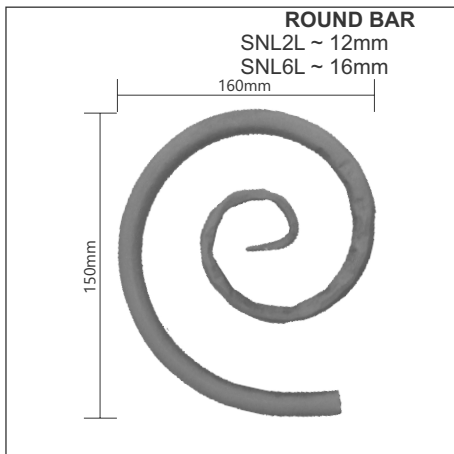

DRAWN SCROLLS

Reproduction Prohibited

IMPORTANT
IMAGES ARE ILLUSTRATIVE ONLY, ALL SIZES APPROXIMATE AS VARIATIONS MAY OCCUR.
SEE REFERENCE PAGE.