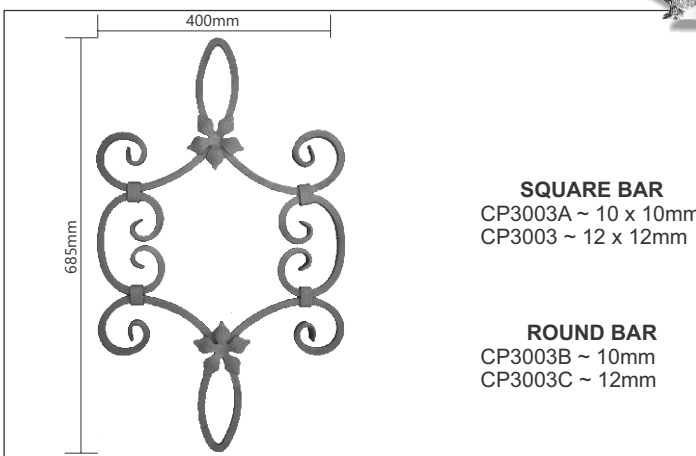

SQUARE BAR
CP3003A ~ 10 x 10mm
CP3003 ~ 12 x 12mm

ROUND BAR
CP3003B ~ 10mm
CP3003C ~ 12mm