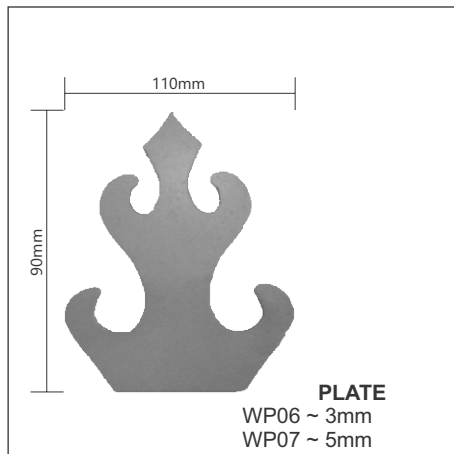

MOUNTING PLATES

IMPORTANT

IMAGES ARE ILLUSTRATIVE ONLY, ALL SIZES APPROXIMATE AS VARIATIONS MAY OCCUR.
SEE REFERENCE PAGE.

Reproduction Prohibited