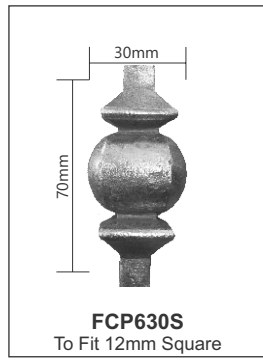

FORGED CENTRE PIECES

Reproduction Prohibited

IMPORTANT

IMAGES ARE ILLUSTRATIVE ONLY, ALL SIZES APPROXIMATE AS VARIATIONS MAY OCCUR. SEE REFERENCE PAGE.