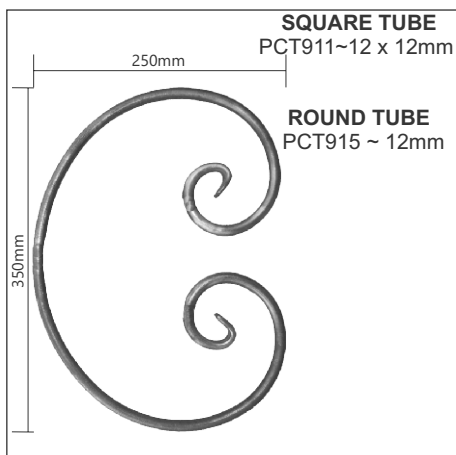

FLAT BAR
 PSC404 ~ 20 x 8mm
 PSC406 ~ 30 x 8mm
 PSC408 ~ 40 x 8mm

SQUARE BAR
 PSC410 ~ 10 x 10mm
 PSC411 ~ 12 x 12mm
 PSC412 ~ 16 x 16mm

ROUND BAR
 PSC414 ~ 10mm
 PSC415 ~ 12mm
 PSC416 ~ 16mm

IMPORTANT
 IMAGES ARE ILLUSTRATIVE ONLY, ALL SIZES APPROXIMATE AS VARIATIONS MAY OCCUR.
 SEE REFERENCE PAGE.

Reproduction Prohibited

NOUVEAU SCROLLS

Reproduction Prohibited

IMPORTANT
 IMAGES ARE ILLUSTRATIVE ONLY, ALL SIZES APPROXIMATE AS VARIATIONS MAY OCCUR.
 SEE REFERENCE PAGE.

TUBE "C" SCROLLS

IMPORTANT
IMAGES ARE ILLUSTRATIVE ONLY, ALL SIZES APPROXIMATE AS VARIATIONS MAY OCCUR.
SEE REFERENCE PAGE.