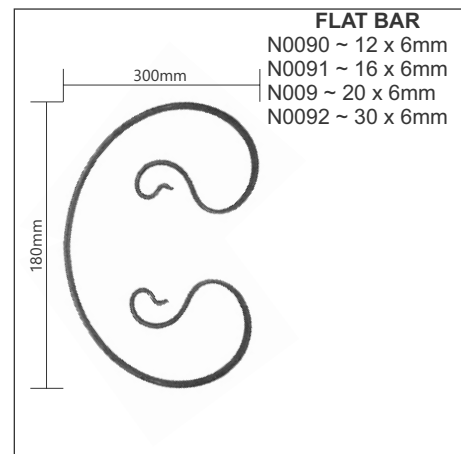

NOUVEAU SCROLLS

Reproduction Prohibited

IMPORTANT
IMAGES ARE ILLUSTRATIVE ONLY, ALL SIZES APPROXIMATE AS VARIATIONS MAY OCCUR.
SEE REFERENCE PAGE.