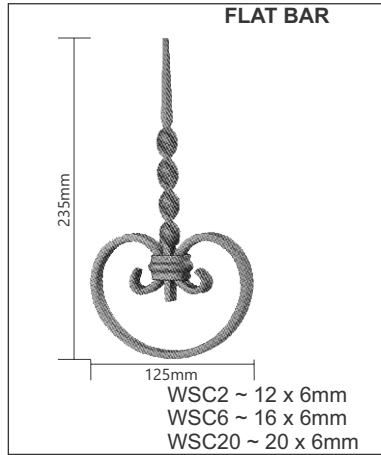

RAILHEAD

IMPORTANT
IMAGES ARE ILLUSTRATIVE ONLY, ALL SIZES APPROXIMATE AS VARIATIONS MAY OCCUR.
SEE REFERENCE PAGE.