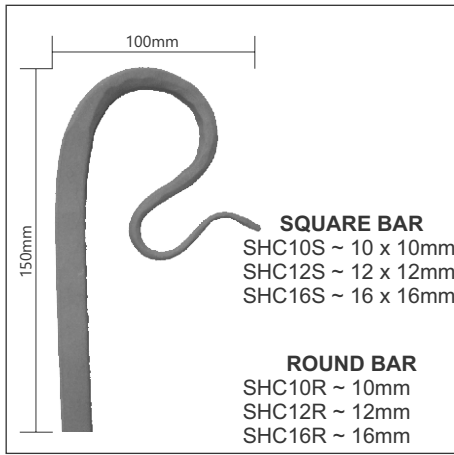

DRAWN SCROLLS

Reproduction Prohibited

IMPORTANT
IMAGES ARE ILLUSTRATIVE ONLY, ALL SIZES APPROXIMATE AS VARIATIONS MAY OCCUR.
SEE REFERENCE PAGE.