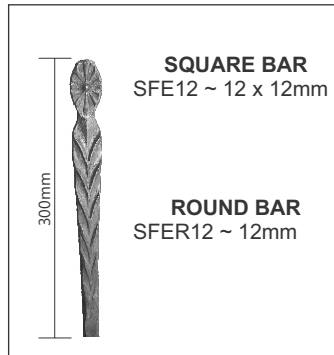

RAILHEAD

IMPORTANT
IMAGES ARE ILLUSTRATIVE ONLY, ALL SIZES APPROXIMATE AS VARIATIONS MAY OCCUR.
SEE REFERENCE PAGE.