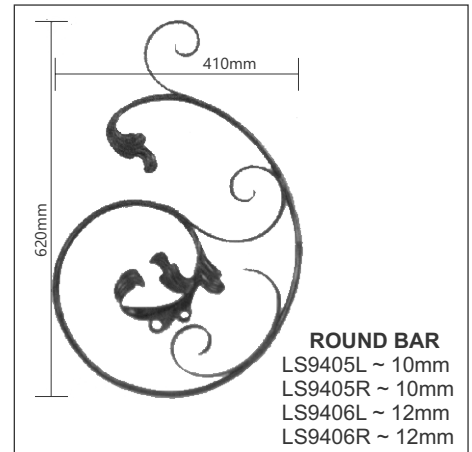

WAVE BAR

2.8mt Length
100mm

SQUARE BAR
DR8 ~ 8 x 8mm
DR10 ~ 10 x 10mm
DR12 ~ 12 x 12mm

ROUND BAR
DR8R ~ 8mm
DR10R ~ 10mm
DR12R ~ 12mm

Reproduction Prohibited

IMPORTANT
IMAGES ARE ILLUSTRATIVE ONLY, ALL SIZES APPROXIMATE AS VARIATIONS MAY OCCUR.
SEE REFERENCE PAGE.

SQUARE BAR
 A110 ~ 10 x 10mm
 A111 ~ 12 x 12mm
 A112 ~ 16 x 16mm

ROUND BAR
 A114 ~ 10mm
 A115 ~ 12mm
 A116 ~ 16mm

FLAT BAR
 A201 ~ 12 x 6mm
 A202 ~ 16 x 6mm
 A203 ~ 20 x 6mm
 A204 ~ 20 x 8mm
 A205 ~ 30 x 6mm
 A206 ~ 30 x 8mm
 A207 ~ 40 x 6mm
 A208 ~ 40 x 8mm

SQUARE BAR
 A210 ~ 10 x 10mm
 A211 ~ 12 x 12mm
 A212 ~ 16 x 16mm

ROUND BAR
 A214 ~ 10mm
 A215 ~ 12mm
 A216 ~ 16mm

Reproduction Prohibited

IMPORTANT
 IMAGES ARE ILLUSTRATIVE ONLY, ALL SIZES APPROXIMATE AS VARIATIONS MAY OCCUR.
 SEE REFERENCE PAGE.

LEAF SCROLLS

IMPORTANT

IMAGES ARE ILLUSTRATIVE ONLY, ALL SIZES APPROXIMATE AS VARIATIONS MAY OCCUR.
 SEE REFERENCE PAGE.

Reproduction Prohibited

LEAF SCROLLS

FLAT BAR
 LS101L ~ 12 x 6mm
 LS101R ~ 12 x 6mm

SQUARE BAR
 LS110L ~ 10 x 10mm
 LS110R ~ 10 x 10mm
 LS111L ~ 12 x 12mm
 LS111R ~ 12 x 12mm