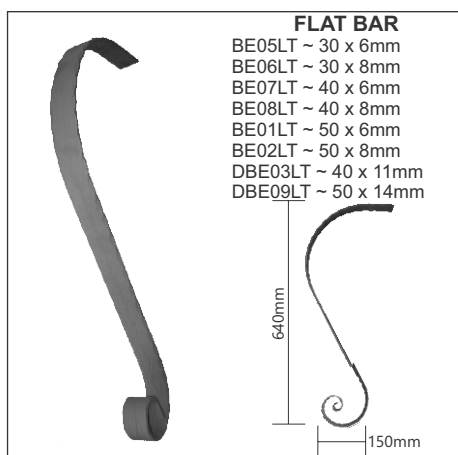

IMPORTANT
 IMAGES ARE ILLUSTRATIVE ONLY, ALL SIZES APPROXIMATE AS VARIATIONS MAY OCCUR.
 SEE REFERENCE PAGE.

Reproduction Prohibited

BANDAGE MATERIAL

CODE	STEEL SIZE	LENGTH	
B173/L	~ 20 x 3mm	2000mm	
B186/L	~ 14 x 4mm	2000mm	
B136/L	~ 14 x 4mm	2000mm	

Reproduction Prohibited

IMPORTANT

IMAGES ARE ILLUSTRATIVE ONLY, ALL SIZES APPROXIMATE AS VARIATIONS MAY OCCUR.
SEE REFERENCE PAGE.

BANNISTER ENDS

FLAT BAR PATTERNS TO MATCH
BANNISTER ENDS AND TOPS.

IMPORTANT
 IMAGES ARE ILLUSTRATIVE ONLY, ALL SIZES APPROXIMATE AS VARIATIONS MAY OCCUR.
 SEE REFERENCE PAGE.

Reproduction Prohibited

BANNISTER TOPS

2750mm
110mm

FLAT BAR
 BTS3062 ~ 30 x 6mm
 BTS3082 ~ 30 x 8mm
 BTS4062 ~ 40 x 6mm
 BTS4082 ~ 40 x 8mm
 BTS5062 ~ 50 x 6mm
 BTS5082 ~ 50 x 8mm
 BTS4011 ~ 40 x 11mm Drawn Flat Bar
 BTS5014 ~ 50 x 14mm Drawn Flat Bar
 Length 2.75mts

2500mm
110mm

FLAT BAR
 BTD3062 ~ 30 x 6mm
 BTD3082 ~ 30 x 8mm
 BTD4062 ~ 40 x 6mm
 BTD4082 ~ 40 x 8mm
 BTD5062 ~ 50 x 6mm
 BTD5082 ~ 50 x 8mm
 BTD4011 ~ 40 x 11mm Drawn Flat Bar
 BTD5014 ~ 50 x 14mm Drawn Flat Bar
 Length 2.5mts