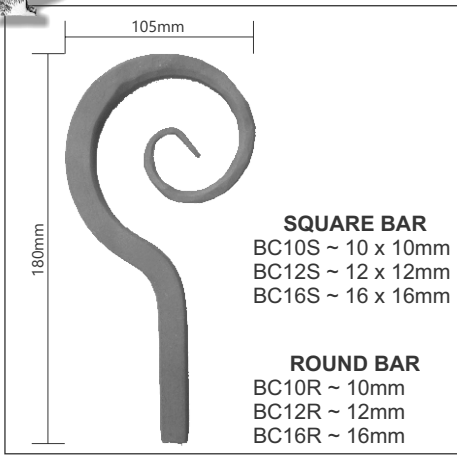

DRAWN SCROLLS

Reproduction Prohibited

IMPORTANT
IMAGES ARE ILLUSTRATIVE ONLY, ALL SIZES APPROXIMATE AS VARIATIONS MAY OCCUR.
SEE REFERENCE PAGE.