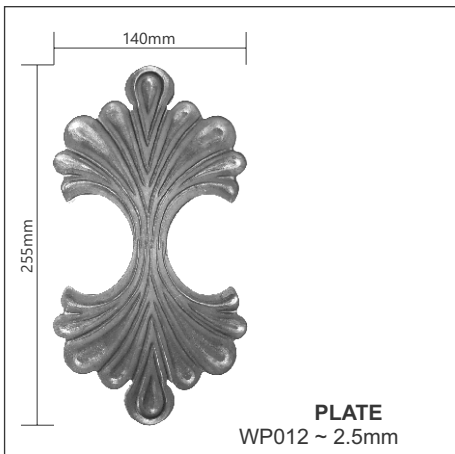

MOUNTING PLATES

IMPORTANT

IMAGES ARE ILLUSTRATIVE ONLY, ALL SIZES APPROXIMATE AS VARIATIONS MAY OCCUR.
SEE REFERENCE PAGE.

Reproduction Prohibited