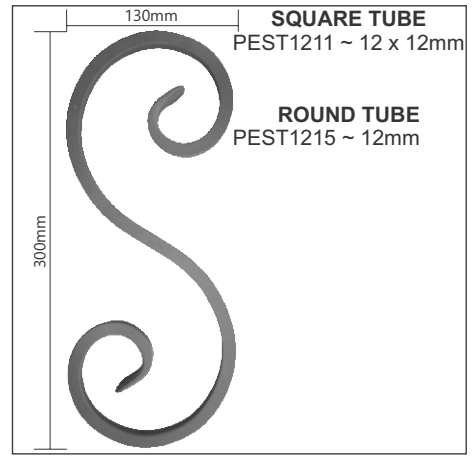

TUBE "S" SCROLLS

Reproduction Prohibited