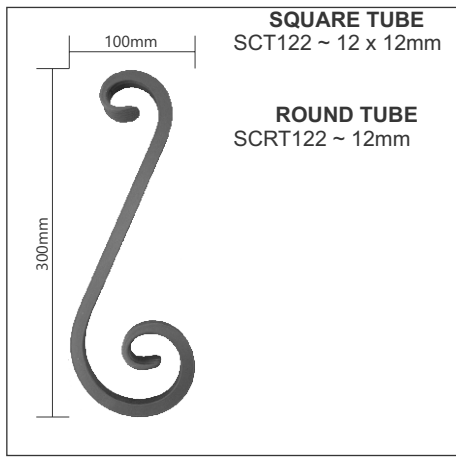

TUBE "S" SCROLLS

Reproduction Prohibited