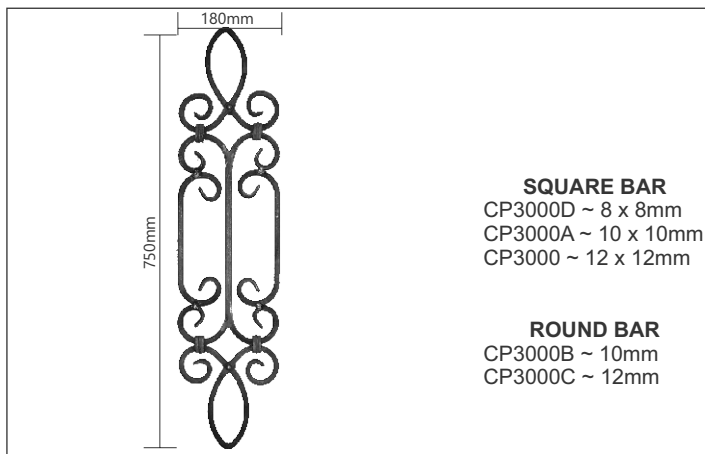

SQUARE BAR
CP3000D ~ 8 x 8mm
CP3000A ~ 10 x 10mm
CP3000 ~ 12 x 12mm

ROUND BAR
CP3000B ~ 10mm
CP3000C ~ 12mm