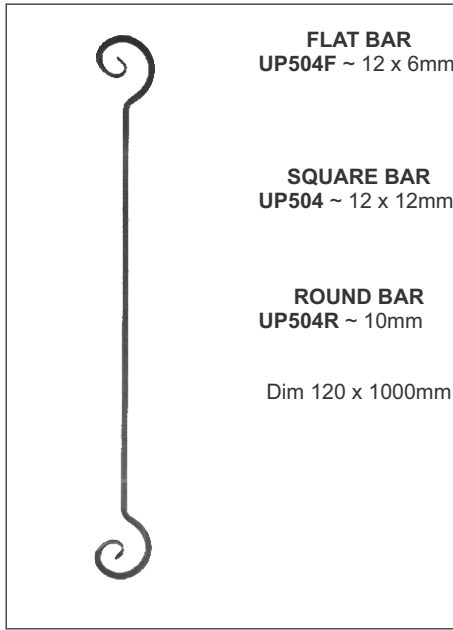

UP7061
12mm Round Bar
Dim 920 x 1280mm

UP7062
12mm Round Bar
Dim 920 x 1280mm

UP7063A
12mm Round Bar
Dim 760 x 890mm

UP7061A
12mm Round Bar
Dim 920 x 1280mm

Reproduction Prohibited

PANELS

UP7065
10mm Round Bar
Dim 330 x 460mm