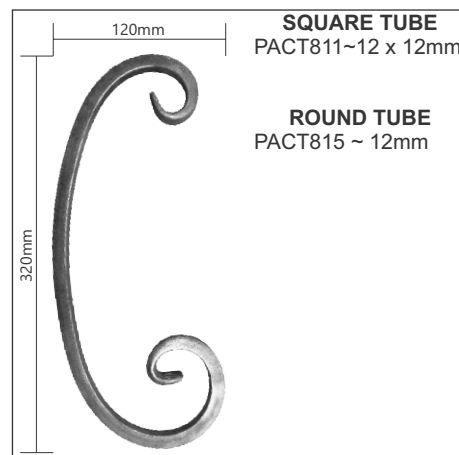

FLAT BAR
 PSC404 ~ 20 x 8mm
 PSC406 ~ 30 x 8mm
 PSC408 ~ 40 x 8mm

SQUARE BAR
 PSC410 ~ 10 x 10mm
 PSC411 ~ 12 x 12mm
 PSC412 ~ 16 x 16mm

ROUND BAR
 PSC414 ~ 10mm
 PSC415 ~ 12mm
 PSC416 ~ 16mm

IMPORTANT
 IMAGES ARE ILLUSTRATIVE ONLY, ALL SIZES APPROXIMATE AS VARIATIONS MAY OCCUR.
 SEE REFERENCE PAGE.

Reproduction Prohibited

NOUVEAU SCROLLS

Reproduction Prohibited

IMPORTANT
 IMAGES ARE ILLUSTRATIVE ONLY, ALL SIZES APPROXIMATE AS VARIATIONS MAY OCCUR.
 SEE REFERENCE PAGE.

TUBE "C" SCROLLS

IMPORTANT
IMAGES ARE ILLUSTRATIVE ONLY, ALL SIZES APPROXIMATE AS VARIATIONS MAY OCCUR.
SEE REFERENCE PAGE.