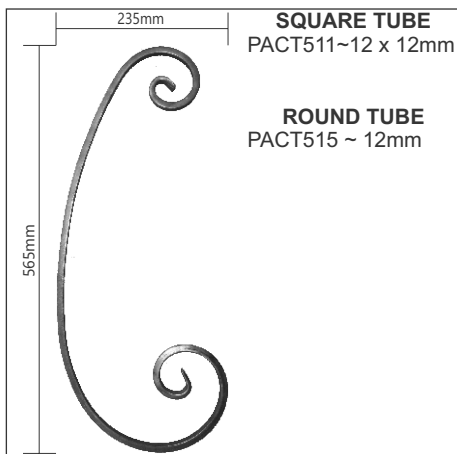

FLAT BAR
 PSC404 ~ 20 x 8mm
 PSC406 ~ 30 x 8mm
 PSC408 ~ 40 x 8mm

SQUARE BAR
 PSC410 ~ 10 x 10mm
 PSC411 ~ 12 x 12mm
 PSC412 ~ 16 x 16mm

ROUND BAR
 PSC414 ~ 10mm
 PSC415 ~ 12mm
 PSC416 ~ 16mm

IMPORTANT
 IMAGES ARE ILLUSTRATIVE ONLY, ALL SIZES APPROXIMATE AS VARIATIONS MAY OCCUR.
 SEE REFERENCE PAGE.

Reproduction Prohibited

NOUVEAU SCROLLS

Reproduction Prohibited

IMPORTANT
 IMAGES ARE ILLUSTRATIVE ONLY, ALL SIZES APPROXIMATE AS VARIATIONS MAY OCCUR.
 SEE REFERENCE PAGE.

TUBE "C" SCROLLS

IMPORTANT
IMAGES ARE ILLUSTRATIVE ONLY, ALL SIZES APPROXIMATE AS VARIATIONS MAY OCCUR.
SEE REFERENCE PAGE.