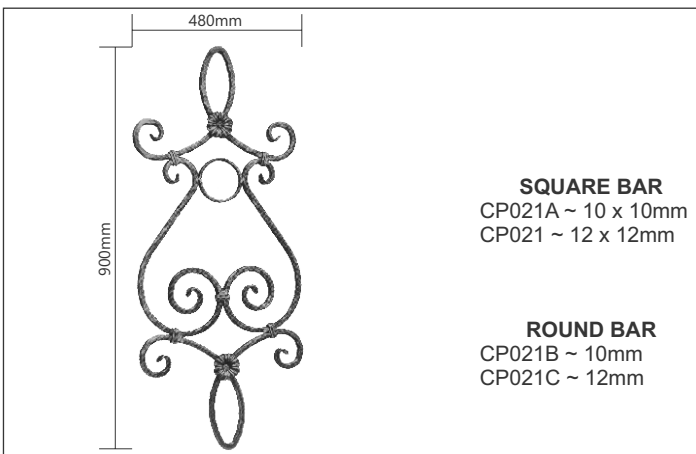

SQUARE BAR
CP021A ~ 10 x 10mm
CP021 ~ 12 x 12mm

ROUND BAR
CP021B ~ 10mm
CP021C ~ 12mm