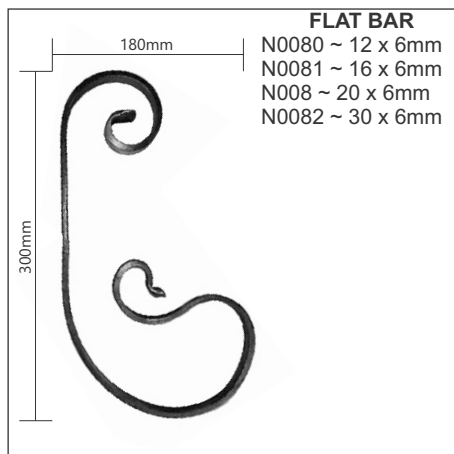

NOUVEAU SCROLLS

Reproduction Prohibited

IMPORTANT
IMAGES ARE ILLUSTRATIVE ONLY, ALL SIZES APPROXIMATE AS VARIATIONS MAY OCCUR.
SEE REFERENCE PAGE.