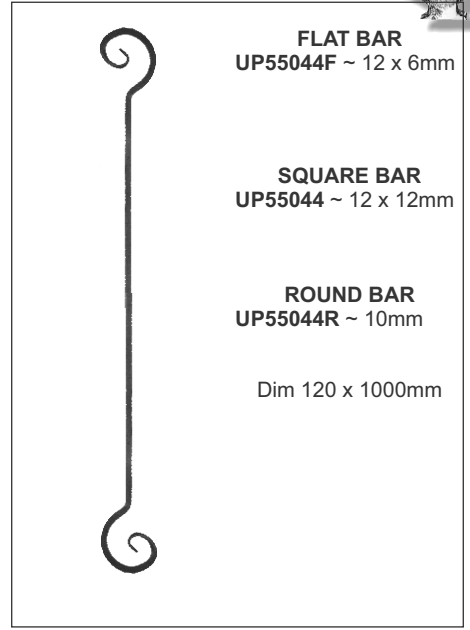

FLAT BAR
UP504F ~ 12 x 6mm

SQUARE BAR
UP504 ~ 12 x 12mm

FLAT BAR
UP2708B ~ 20 x 6mm Flat Bar
UP2708C ~ 20 x 8mm Flat Bar
UP2708D ~ 25 x 8mm Flat Bar
UP2708E ~ 30 x 8mm Flat Bar
UP2708F ~ 40 x 8mm Flat Bar

SQUARE BAR
UP55044 ~ 12 x 12mm

ROUND BAR
UP55044R ~ 10mm

Dim 120 x 1000mm