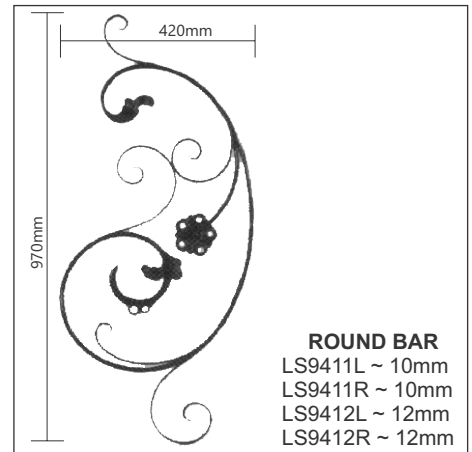

WAVE BAR

2.8mt Length
100mm

SQUARE BAR
DR8 ~ 8 x 8mm
DR10 ~ 10 x 10mm
DR12 ~ 12 x 12mm

ROUND BAR
DR8R ~ 8mm
DR10R ~ 10mm
DR12R ~ 12mm

Reproduction Prohibited

IMPORTANT
IMAGES ARE ILLUSTRATIVE ONLY, ALL SIZES APPROXIMATE AS VARIATIONS MAY OCCUR.
SEE REFERENCE PAGE.

SQUARE BAR
 A110 ~ 10 x 10mm
 A111 ~ 12 x 12mm
 A112 ~ 16 x 16mm

ROUND BAR
 A114 ~ 10mm
 A115 ~ 12mm
 A116 ~ 16mm

FLAT BAR
 A201 ~ 12 x 6mm
 A202 ~ 16 x 6mm
 A203 ~ 20 x 6mm
 A204 ~ 20 x 8mm
 A205 ~ 30 x 6mm
 A206 ~ 30 x 8mm
 A207 ~ 40 x 6mm
 A208 ~ 40 x 8mm

SQUARE BAR
 A210 ~ 10 x 10mm
 A211 ~ 12 x 12mm
 A212 ~ 16 x 16mm

ROUND BAR
 A214 ~ 10mm
 A215 ~ 12mm
 A216 ~ 16mm

Reproduction Prohibited

IMPORTANT
 IMAGES ARE ILLUSTRATIVE ONLY, ALL SIZES APPROXIMATE AS VARIATIONS MAY OCCUR.
 SEE REFERENCE PAGE.

LEAF SCROLLS

IMPORTANT

IMAGES ARE ILLUSTRATIVE ONLY, ALL SIZES APPROXIMATE AS VARIATIONS MAY OCCUR.
 SEE REFERENCE PAGE.

Reproduction Prohibited

LEAF SCROLLS

FLAT BAR
 LS101L ~ 12 x 6mm
 LS101R ~ 12 x 6mm

SQUARE BAR
 LS110L ~ 10 x 10mm
 LS110R ~ 10 x 10mm
 LS111L ~ 12 x 12mm
 LS111R ~ 12 x 12mm