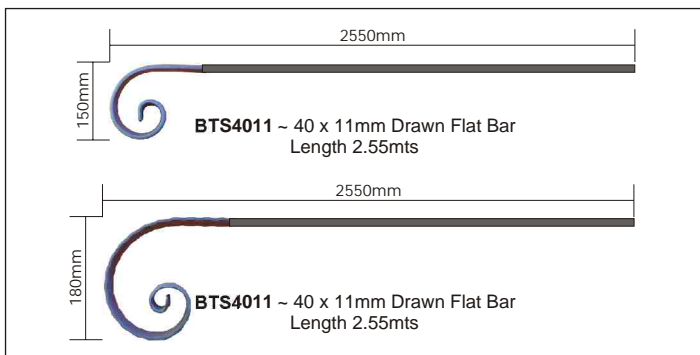

BANNISTER TOPS

Reproduction Prohibited