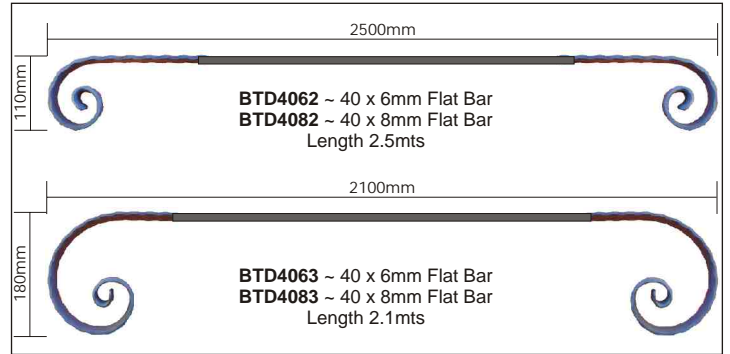

BANNISTER TOPS

Reproduction Prohibited