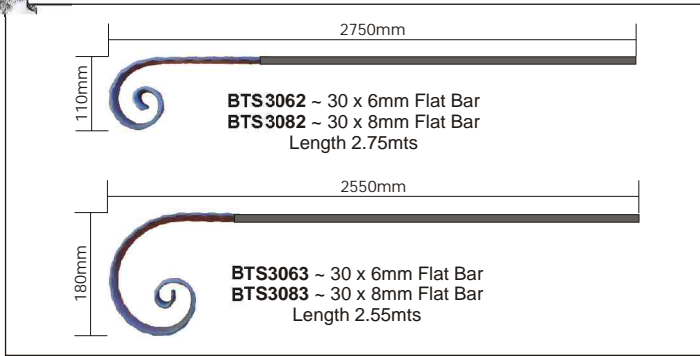

BANNISTER TOPS

Reproduction Prohibited