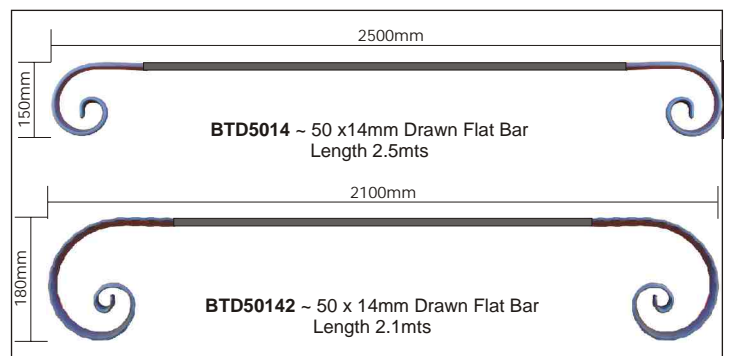

BANNISTER TOPS

Reproduction Prohibited