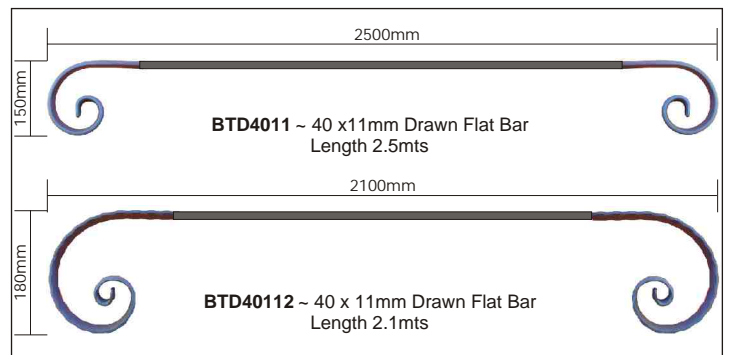

BANNISTER TOPS

Reproduction Prohibited