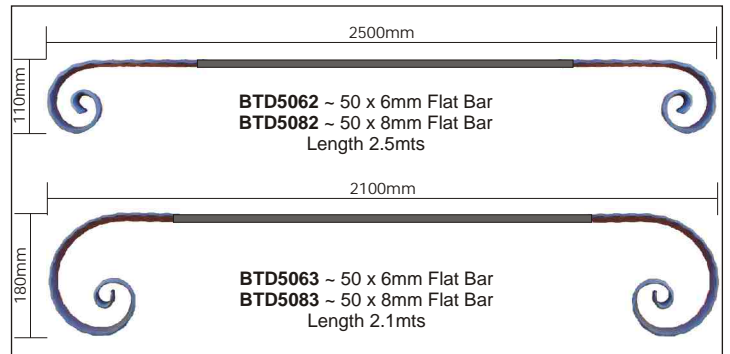

BANNISTER TOPS

Reproduction Prohibited