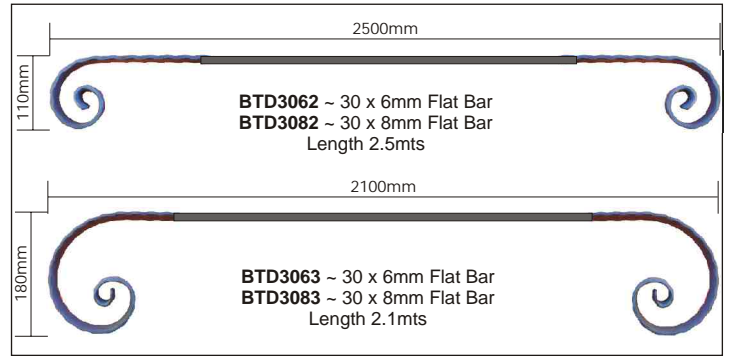

BANNISTER TOPS

Reproduction Prohibited